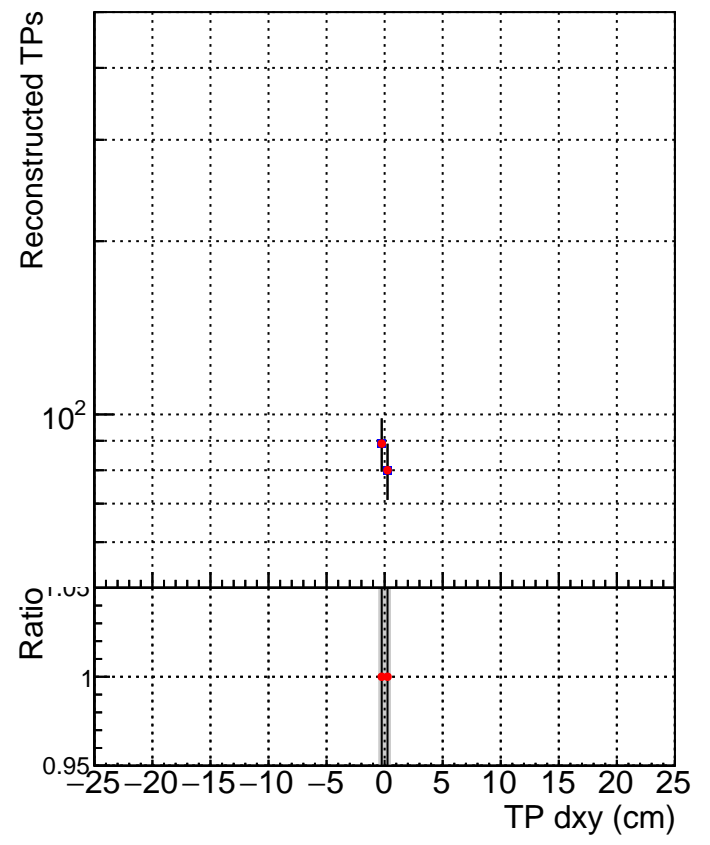

N of simulated tracks vs dxy

N of associated tracks (simToReco) vs dxy

N of simulated track

- SoftQCD_default
- SoftQCD_ckfPixelLessStep