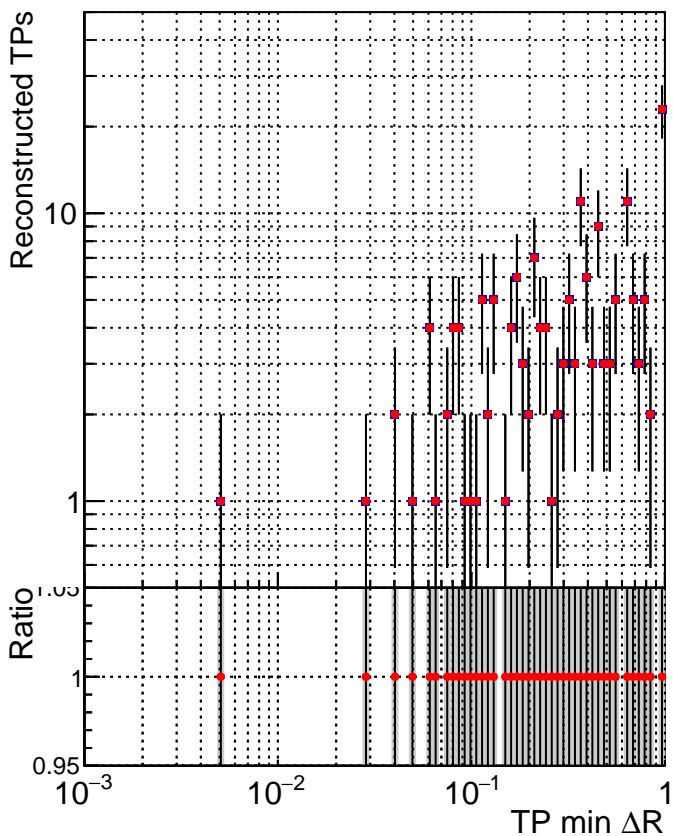

N of simulated tracks vs dR

N of associated tracks (simToReco) vs dR

N of simulated tracks

- SoftQCD\_default
- SoftQCD\_ckfPixelLessStep