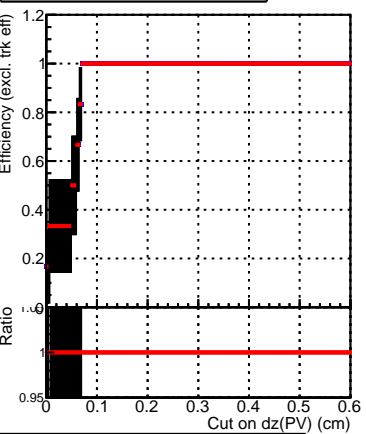

Efficiency vs. dz (PV)

Efficiency (tracking eff factorized out) vs. dz (PV)

SoftQCD\_default (black line with square markers)  
SoftQCD\_ckfPixelLessStep (red line with circular markers)