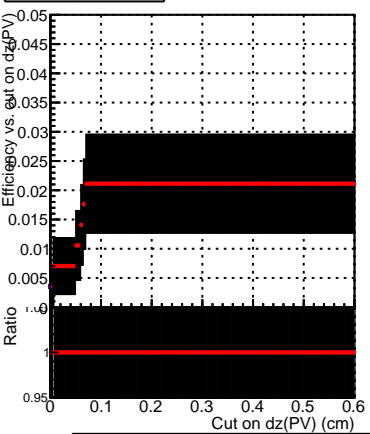

Efficiency vs. dz (PV)

Efficiency (tracking eff factorized out) vs. dz (PV)

SoftQCD\_default (black line with square markers)  
SoftQCD\_ckfPixelLessStep (red line with circular markers)