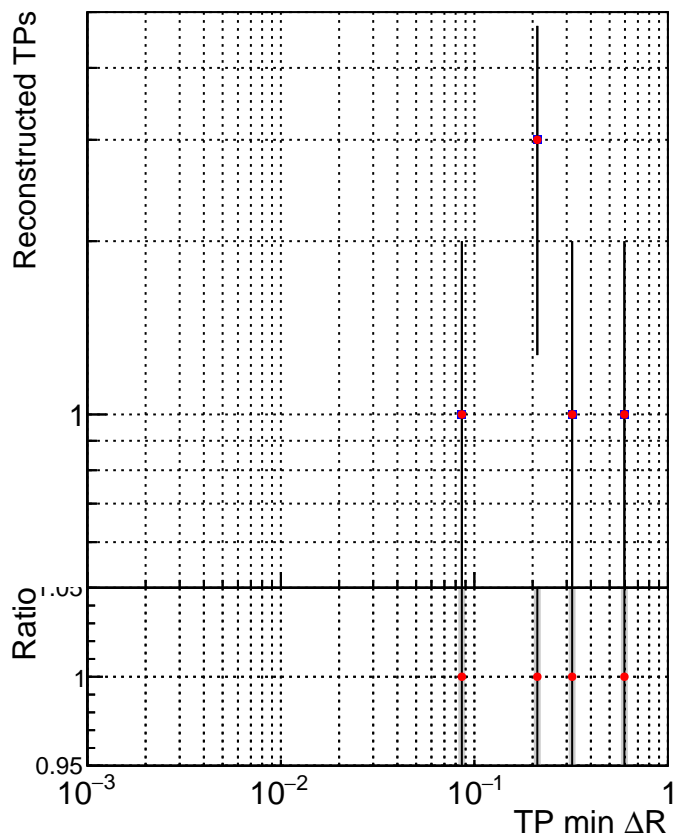

N of simulated tracks vs dR

N of associated tracks (simToReco) vs dR

N of simulated tracks

- SoftQCD_default
- SoftQCD_ckfPixelLessStep