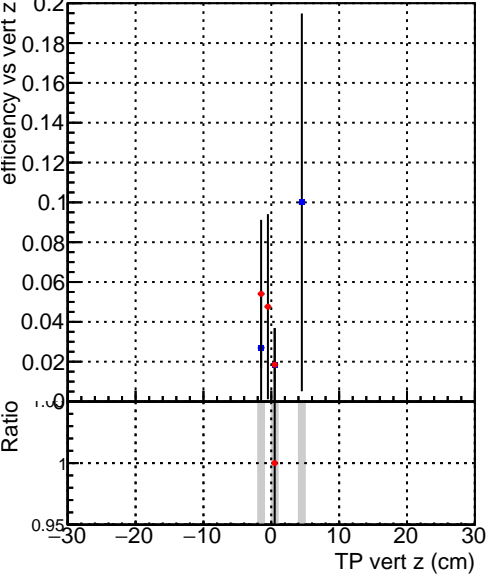

Efficiency vs vertpos

Legend: SoftQCD_default (blue square), SoftQCD_ckfPixelLessStep (red circle)

Efficiency vs. sim PV z