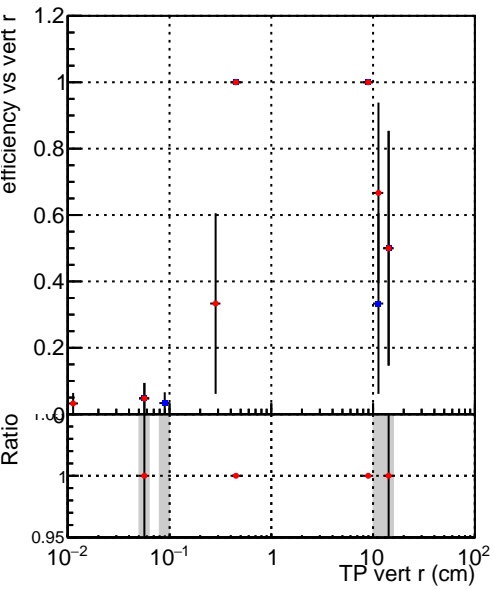

Efficiency vs vertpos

Legend: SoftQCD_default (blue square), SoftQCD_ckfPixelLessStep (red circle)

Efficiency vs. sim PV z