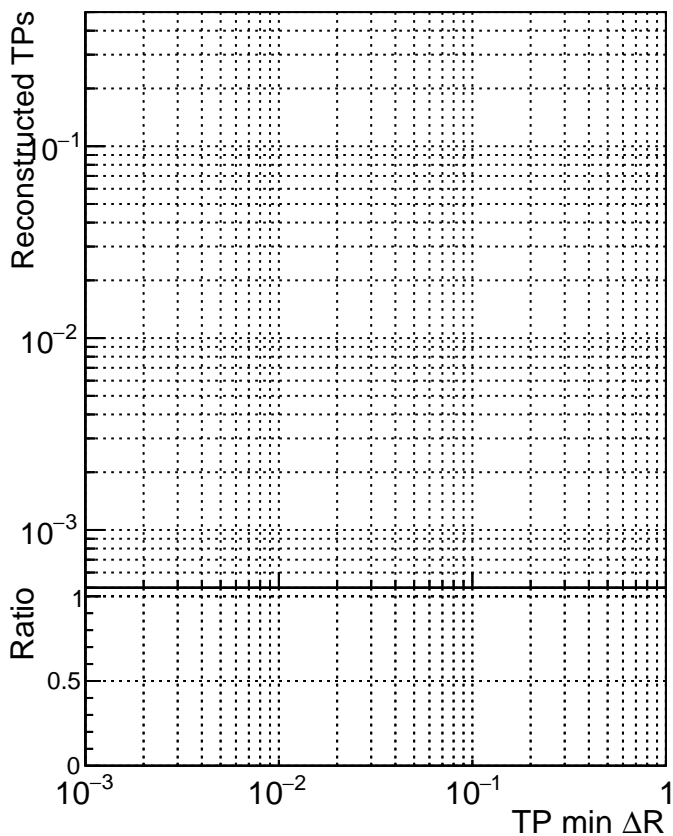

N of simulated tracks vs dR

N of associated tracks (simToReco) vs dR

N of simulated tracks

- SoftQCD_default
- SoftQCD_ckfPixelLessStep