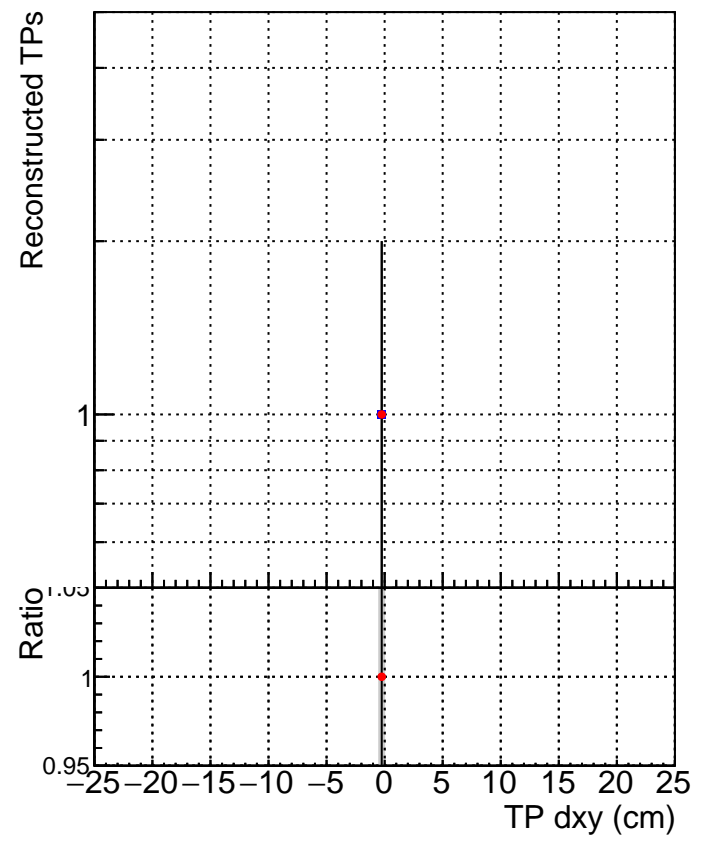

N of simulated tracks vs dxy

N of associated tracks (simToReco) vs dxy

N of simulated track

- SoftQCD_default
- SoftQCD_ckfPixelLessStep