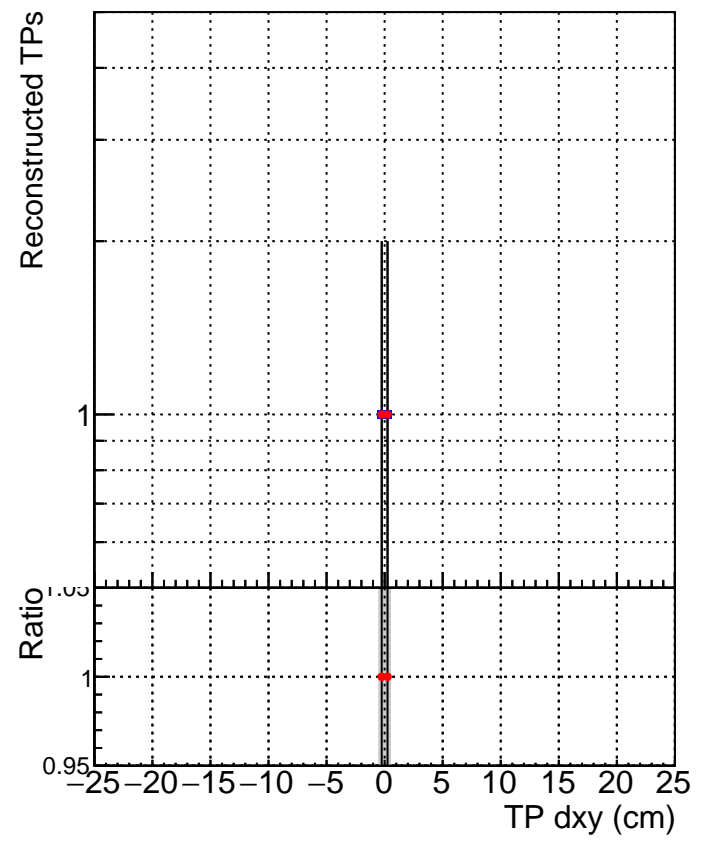

N of simulated tracks vs dxy

N of associated tracks (simToReco) vs dxy

N of simulated track

- SoftQCD_default
- SoftQCD_ckfPixelLessStep