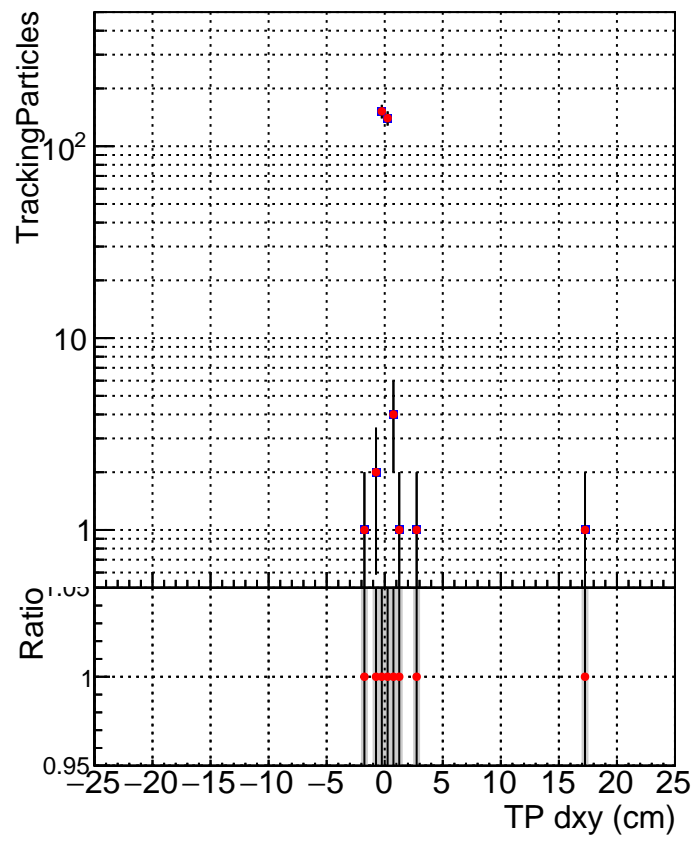

N of simulated tracks vs dxy

N of associated tracks (simToReco) vs dxy

N of simulated track

- SoftQCD_default
- SoftQCD_ckfPixelLessStep