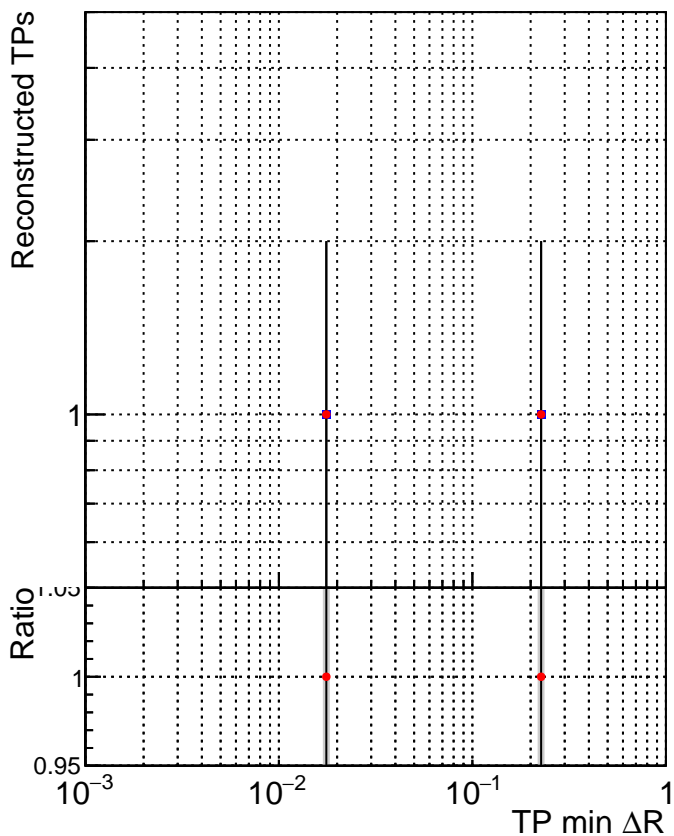

N of simulated tracks vs dR

N of associated tracks (simToReco) vs dR

N of simulated tracks

- SoftQCD_default
- SoftQCD_ckfPixelLessStep