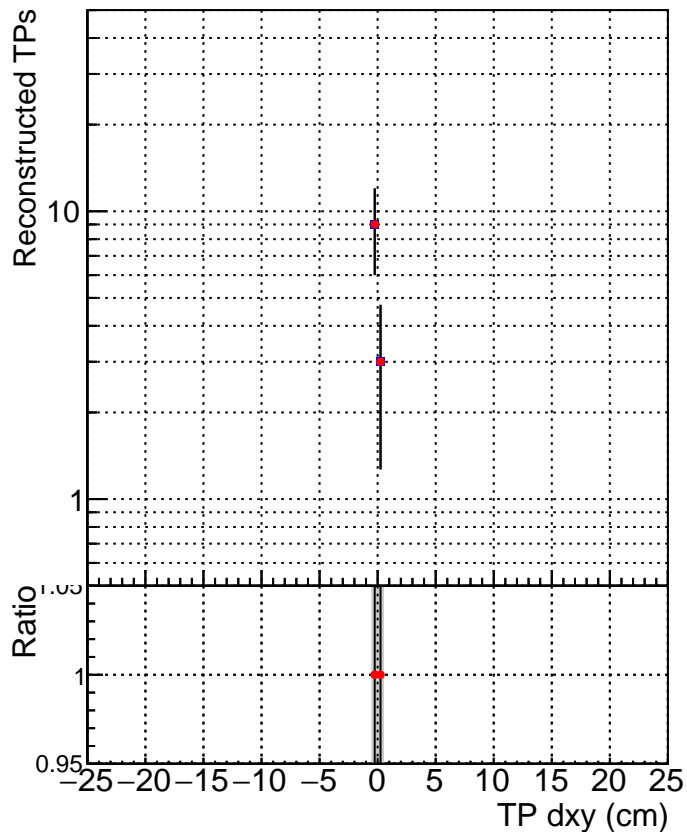

N of simulated tracks vs dxy

N of associated tracks (simToReco) vs dxy

N of simulated track

■ SoftQCD_default
● SoftQCD_ckfPixelLessStep