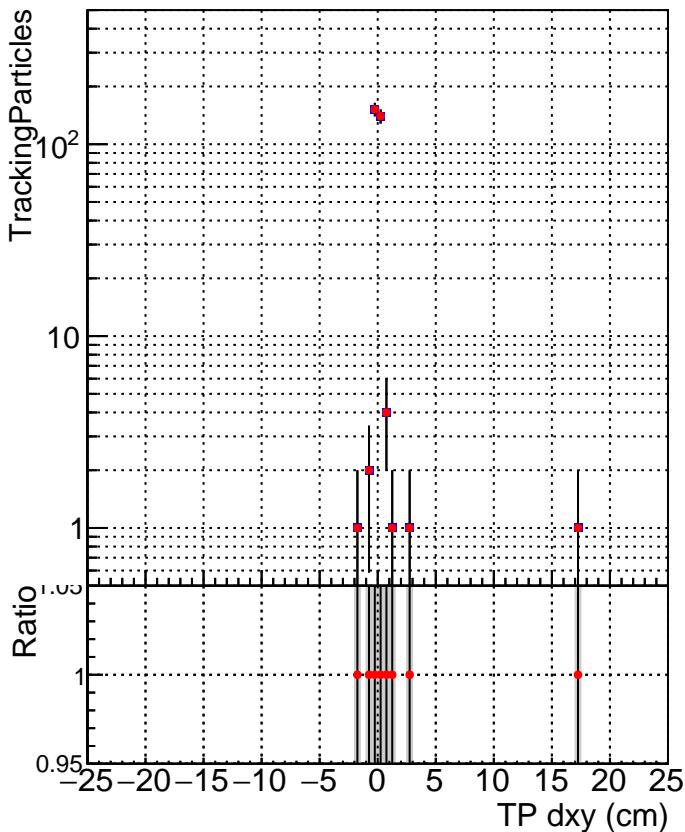

N of simulated tracks vs dxy

N of associated tracks (simToReco) vs dxy

N of simulated track

■ SoftQCD_default
● SoftQCD_ckfPixelLessStep