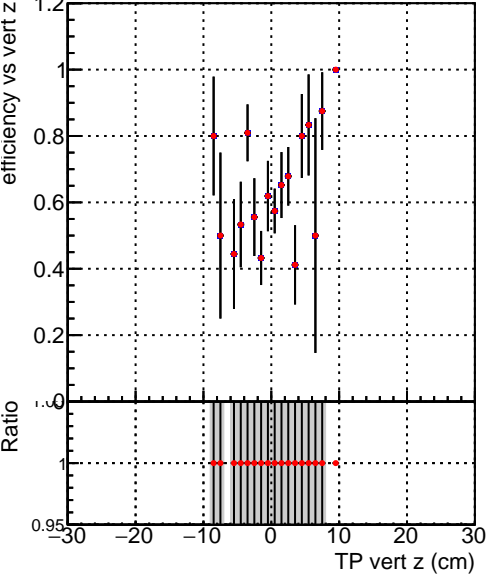

Efficiency vs vertpos

Efficiency vs vert z

SoftQCD\_default

SoftQCD\_ckfPixelLessStep

Efficiency vs. sim PV z