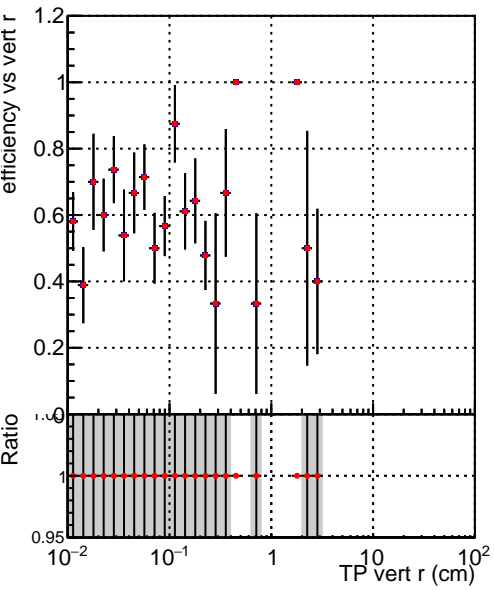

Efficiency vs vertpos

Efficiency vs vert z

SoftQCD\_default

SoftQCD\_ckfPixelLessStep

Efficiency vs. sim PV z