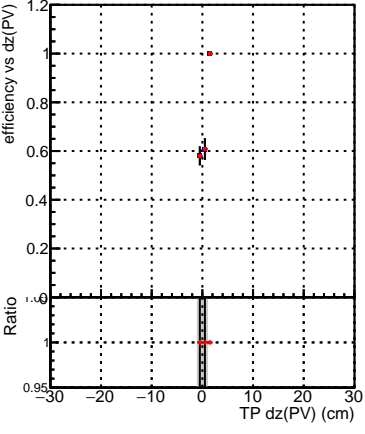

Efficiency vs Dxy(PV)

Efficiency vs Dxy(PV) - SoftQCD_default (blue square), SoftQCD_ckfPixelLessStep (red circle)

Efficiency vs Dz(PV)

Efficiency vs Dz(PV)