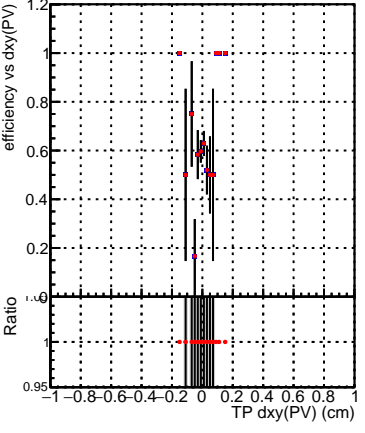

Efficiency vs Dxy(PV)

Efficiency vs Dxy(PV) - SoftQCD_default (blue square), SoftQCD_ckfPixelLessStep (red circle)

Efficiency vs Dz(PV)

Efficiency vs Dz(PV)