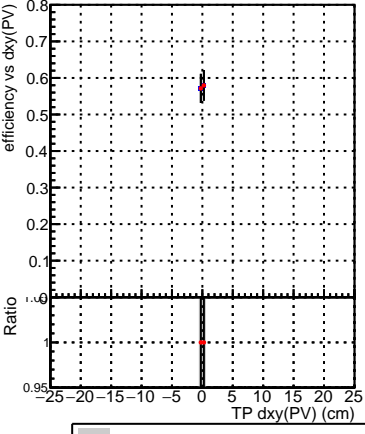

Efficiency vs Dxy(PV)

Efficiency vs Dxy(PV) - SoftQCD_default (blue square), SoftQCD_ckfPixelLessStep (red circle)

Efficiency vs Dz(PV)

Efficiency vs Dz(PV)