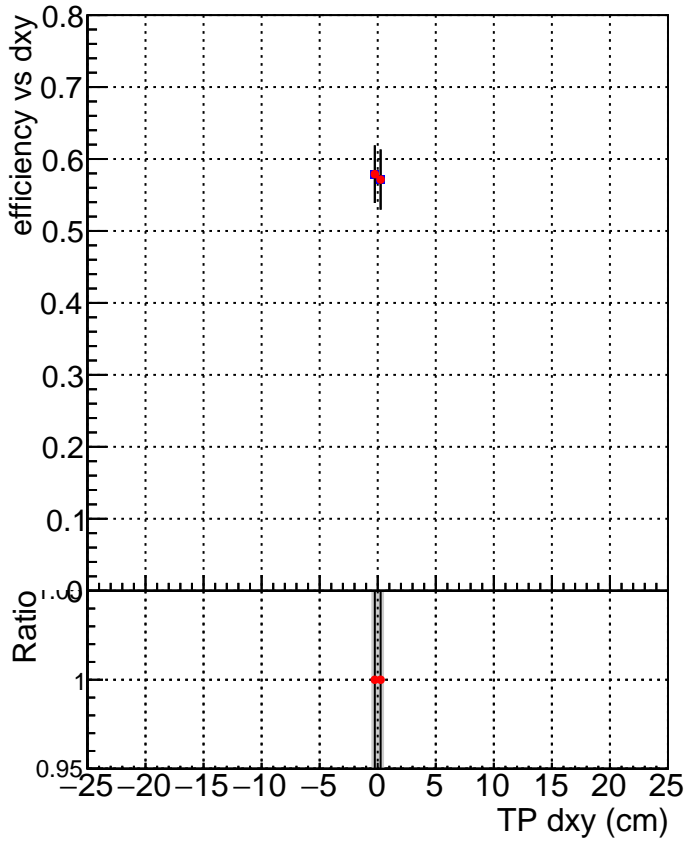

Efficiency vs Dxy

Efficiency vs Dz

—■— SoftQCD_default
—●— SoftQCD_ckfPixelLessStep