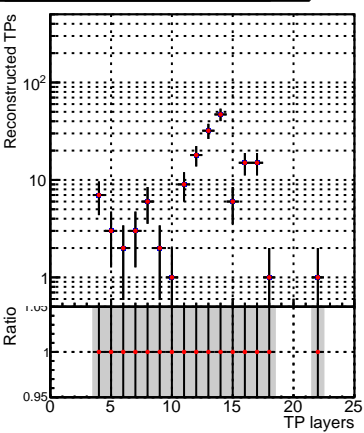

N of simulated tracks vs hit**N of associated tracks (simToReco) vs hit****N of sim****N of associated tracks (simToReco) vs hit****N of simulated tracks vs pixel layer****N of associated tracks (simToReco) vs pixel layer****N of simulated tracks vs 3D layer****N of associated tracks (simToReco) vs 3D layer**

■ SoftQCD_default
■ SoftQCD_ckfPixelLessStep