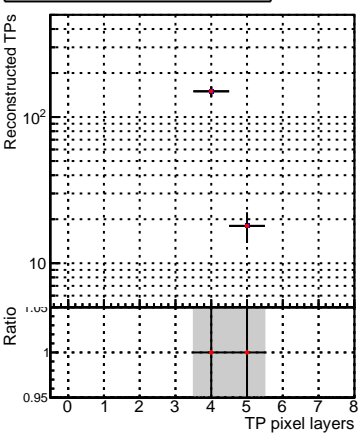

N of simulated tracks vs hit**N of associated tracks (simToReco) vs hit****N of sim****N of associated tracks (simToReco) vs hit****N of simulated tracks vs pixel layer****N of associated tracks (simToReco) vs pixel layer****N of simulated tracks vs 3D layer****N of associated tracks (simToReco) vs 3D layer**

■ SoftQCD_default
■ SoftQCD_ckfPixelLessStep