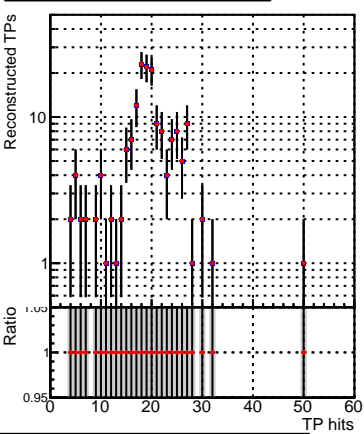

N of simulated tracks vs hit**N of associated tracks (simToReco) vs hit****N of sim****N of associated tracks (simToReco) vs hit****N of simulated tracks vs pixel layer****N of associated tracks (simToReco) vs pixel layer****N of simulated tracks vs 3D layer****N of associated tracks (simToReco) vs 3D layer**

■ SoftQCD_default
■ SoftQCD_ckfPixelLessStep