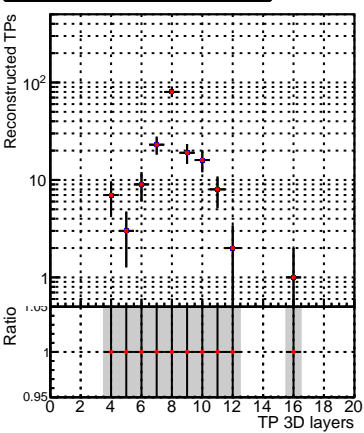

N of simulated tracks vs hit**N of associated tracks (simToReco) vs hit****N of sim****N of associated tracks (simToReco) vs hit****N of simulated tracks vs pixel layer****N of associated tracks (simToReco) vs pixel layer****N of simulated tracks vs 3D layer****N of associated tracks (simToReco) vs 3D layer**

■ SoftQCD_default
■ SoftQCD_ckfPixelLessStep