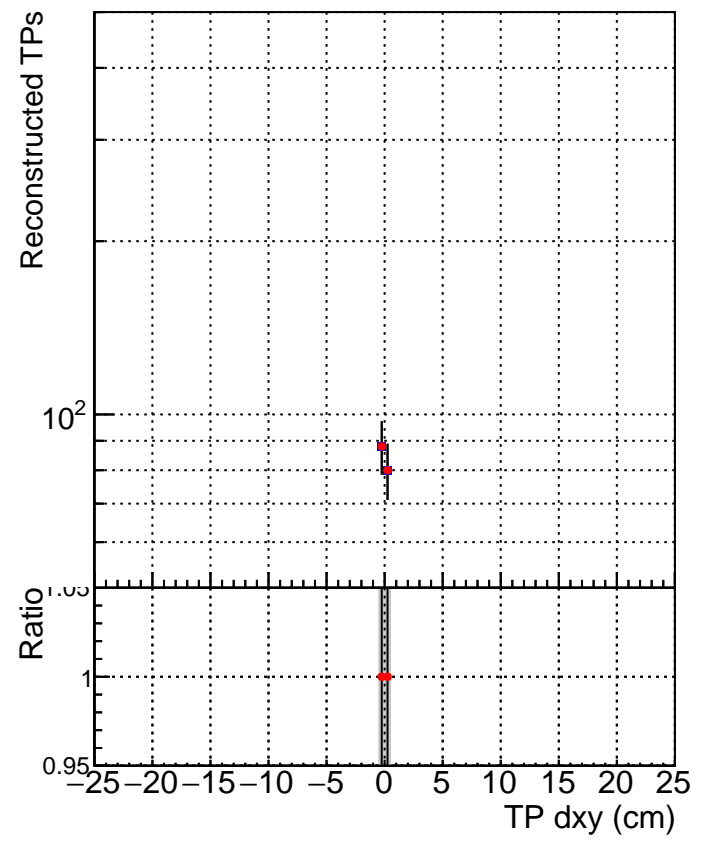

N of simulated tracks vs dxy

N of associated tracks (simToReco) vs dxy

N of simulated track

- SoftQCD_default
- SoftQCD_ckfPixelLessStep