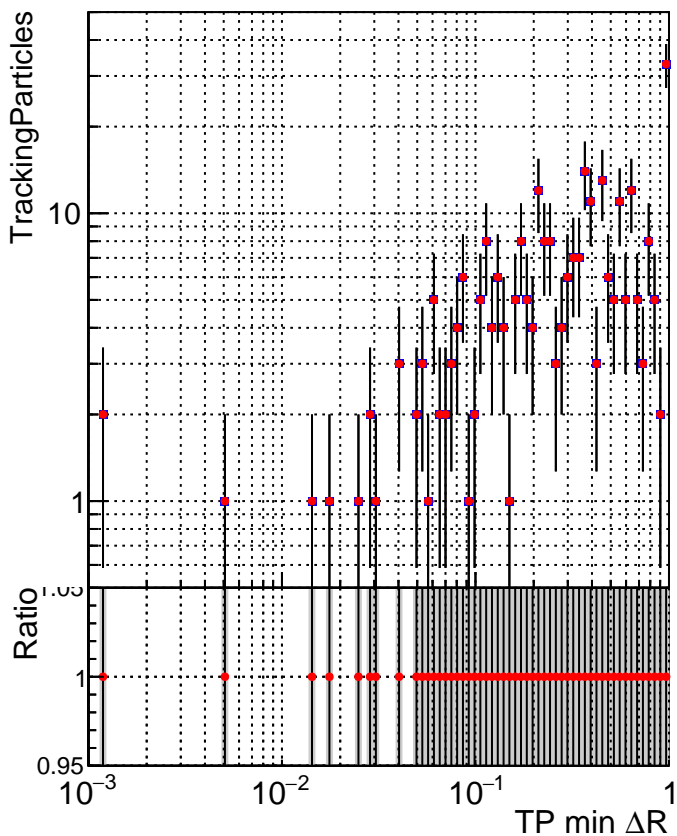

N of simulated tracks vs dR

N of associated tracks (simToReco) vs dR

N of simulated tracks

- SoftQCD\_default
- SoftQCD\_ckfPixelLessStep