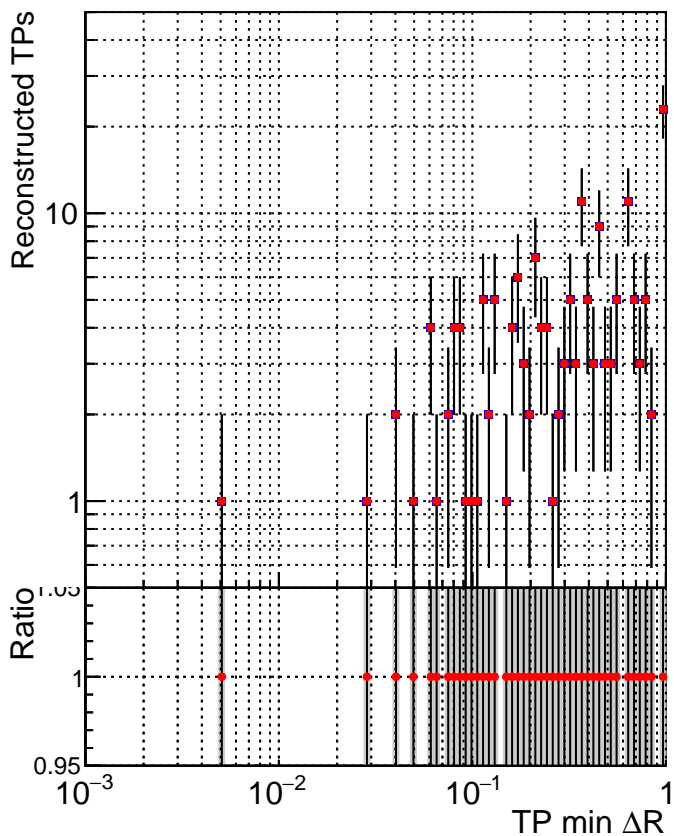

N of simulated tracks vs dR

N of associated tracks (simToReco) vs dR

N of simulated tracks

- SoftQCD\_default
- SoftQCD\_ckfPixelLessStep