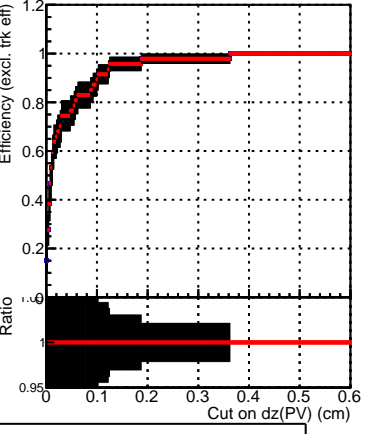

Efficiency vs. dz (PV)

Efficiency (tracking eff factorized out) vs. dz (PV)

Legend:
- SoftQCD_default (black line with squares)
- SoftQCD_ckfPixelLessStep (red line with circles)