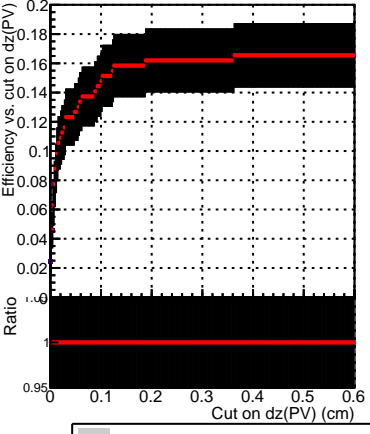

Efficiency vs. dz (PV)

Efficiency (tracking eff factorized out) vs. dz (PV)

Legend:
- SoftQCD_default (black line with squares)
- SoftQCD_ckfPixelLessStep (red line with circles)