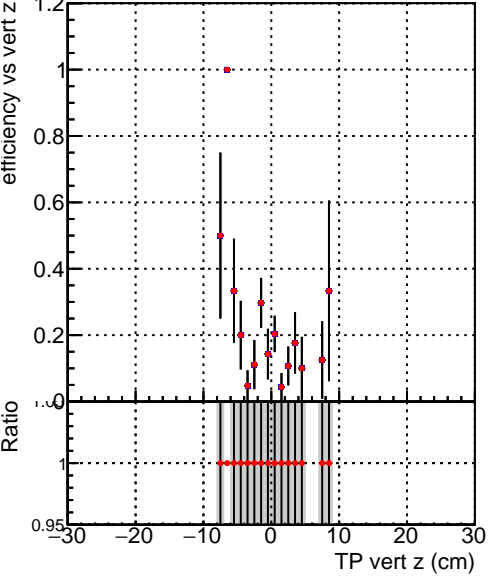

Efficiency vs vertpos

Efficiency vs TP vert z (cm) for SoftQCD\_default and SoftQCD\_ckfPixelLessStep

Efficiency vs. sim PV z