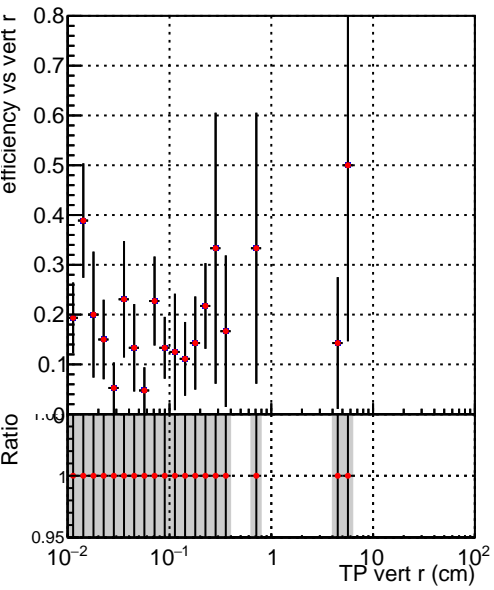

Efficiency vs vertpos

Efficiency vs TP vert z (cm) for SoftQCD\_default and SoftQCD\_ckfPixelLessStep

Efficiency vs. sim PV z