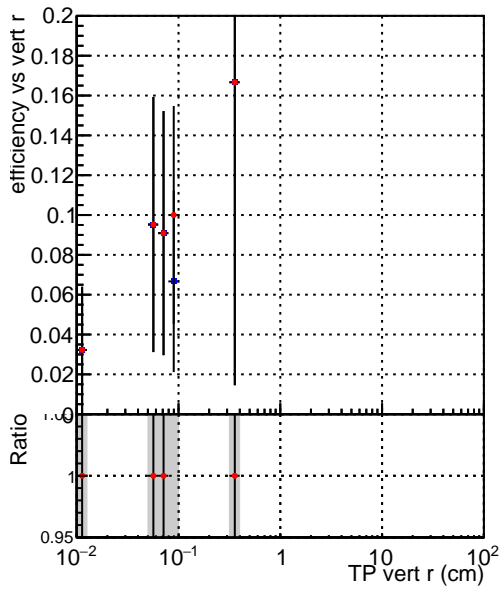

Efficiency vs vertpos

Legend: **SoftQCD_default** (blue square), **SoftQCD_ckfPixelLessStep** (red circle)

Efficiency vs. sim PV z