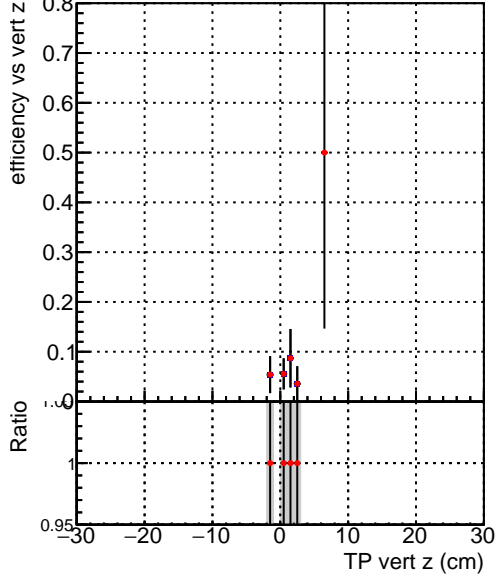

Efficiency vs vertpos

Legend: **SoftQCD_default** (blue square), **SoftQCD_ckfPixelLessStep** (red circle)

Efficiency vs. sim PV z