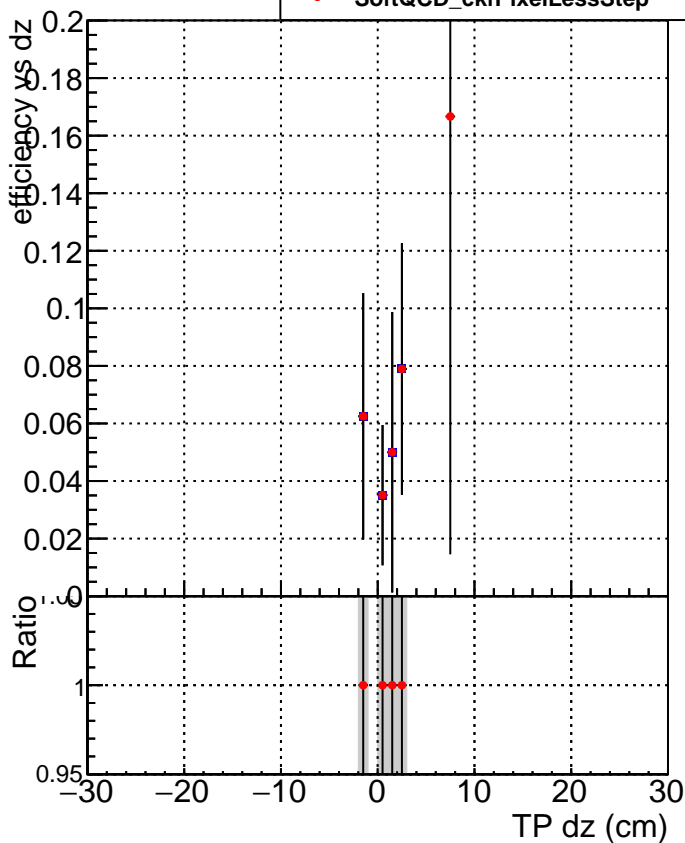

**Efficiency vs Dxy**

**Efficiency vs Dz**

Legend for both plots:

- SoftQCD\_default (Blue square)
- SoftQCD\_ckfPixelLessStep (Red circle)