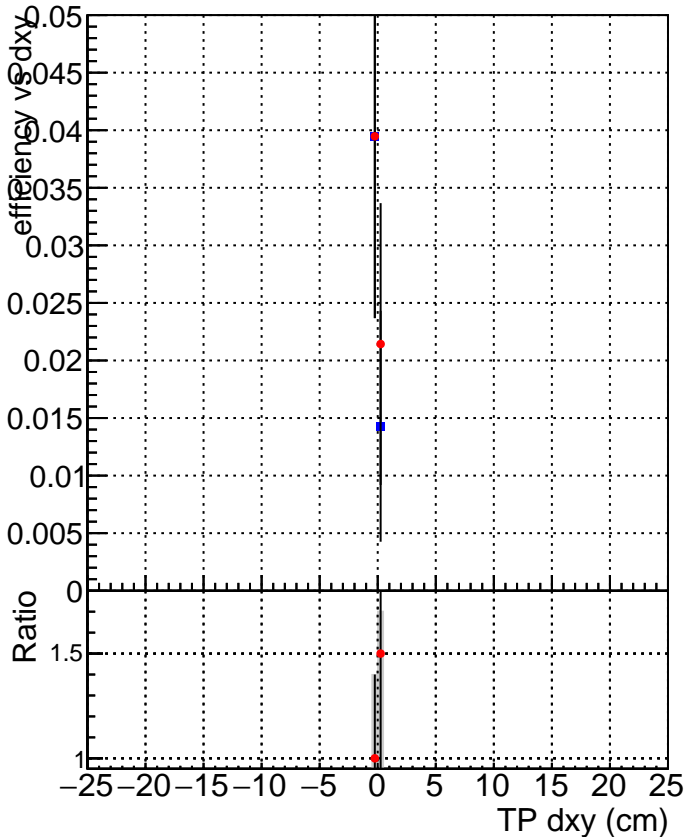

**Efficiency vs Dxy**

**Efficiency vs Dz**

Legend for both plots:

- SoftQCD\_default (Blue square)
- SoftQCD\_ckfPixelLessStep (Red circle)