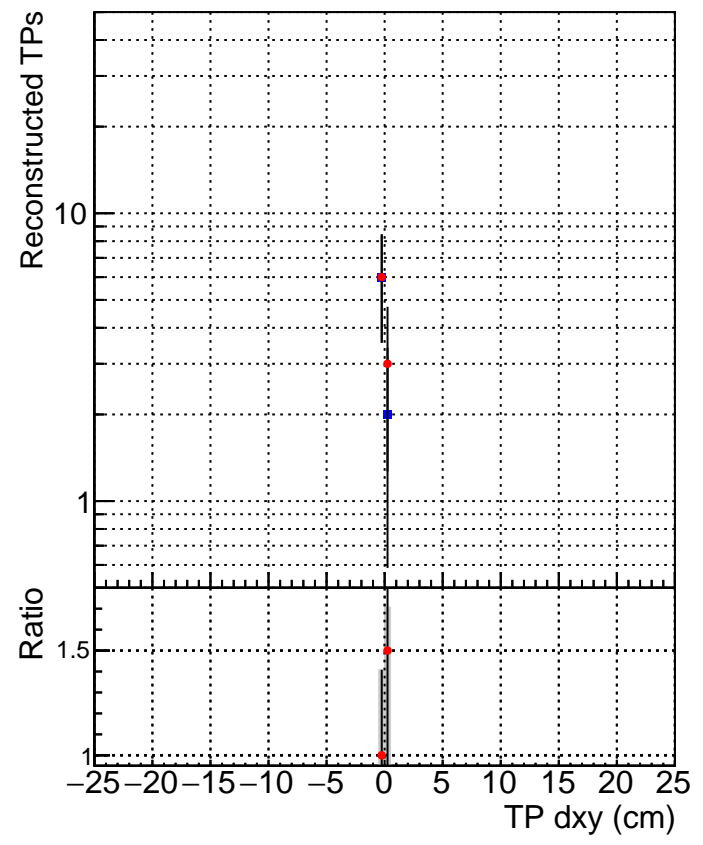

N of simulated tracks vs dxy

N of associated tracks (simToReco) vs dxy

N of simulated track

- SoftQCD_default
- SoftQCD_ckfPixelLessStep