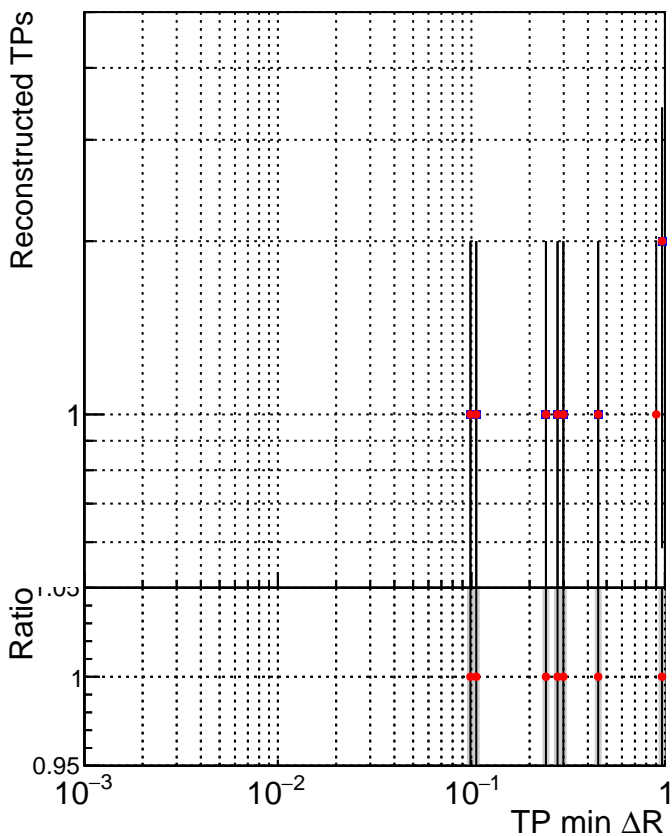

N of simulated tracks vs dR

N of associated tracks (simToReco) vs dR

N of simulated tracks

- SoftQCD\_default
- SoftQCD\_ckfPixelLessStep