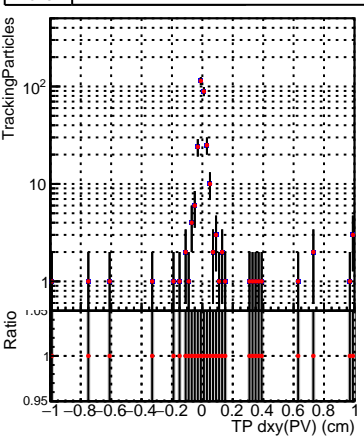

N of simulated tracks vs dxy(PV)**N of associated tracks (simToReco) vs dxy(PV)****N of sim****N of associated tracks (simToReco) vs dxy(PV)****N of simulated tracks vs dz(PV)****N of associated tracks (simToReco) vs dz(PV)****N of simulated tracks vs dz(PV)****N of associated tracks (simToReco) vs dz(PV)**

■ SoftQCD_default
■ SoftQCD_ckfPixelLessStep