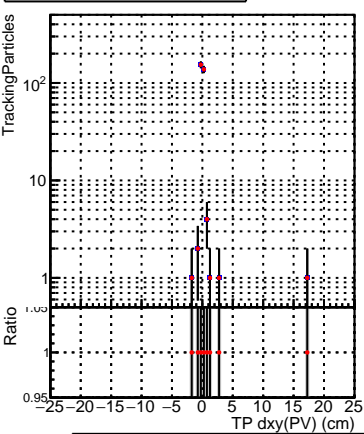

N of simulated tracks vs dxy(PV)**N of associated tracks (simToReco) vs dxy(PV)****N of sim****N of associated tracks (simToReco) vs dxy(PV)****N of simulated tracks vs dz(PV)****N of associated tracks (simToReco) vs dz(PV)****N of simulated tracks vs dz(PV)****N of associated tracks (simToReco) vs dz(PV)**

■ SoftQCD_default
■ SoftQCD_ckfPixelLessStep