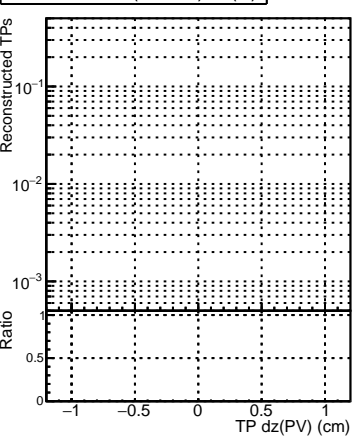

N of simulated tracks vs dxy(PV)**N of associated tracks (simToReco) vs dxy(PV)****N of sim****N of associated tracks (simToReco) vs dxy(PV)****N of simulated tracks vs dz(PV)****N of associated tracks (simToReco) vs dz(PV)****N of simulated tracks vs dz(PV)****N of associated tracks (simToReco) vs dz(PV)**

■ SoftQCD_default
■ SoftQCD_ckfPixelLessStep