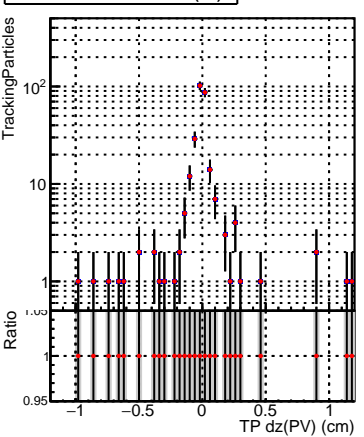

N of simulated tracks vs dxy(PV)**N of associated tracks (simToReco) vs dxy(PV)****N of sim****N of associated tracks (simToReco) vs dxy(PV)****N of simulated tracks vs dz(PV)****N of associated tracks (simToReco) vs dz(PV)****N of simulated tracks vs dz(PV)****N of associated tracks (simToReco) vs dz(PV)**

■ SoftQCD_default
■ SoftQCD_ckfPixelLessStep