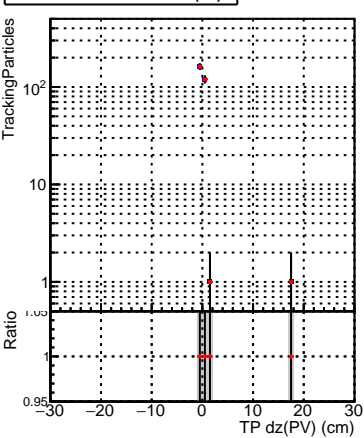

N of simulated tracks vs dxy(PV)**N of associated tracks (simToReco) vs dxy(PV)****N of sim****N of associated tracks (simToReco) vs dxy(PV)****N of simulated tracks vs dz(PV)****N of associated tracks (simToReco) vs dz(PV)****N of simulated tracks vs dz(PV)****N of associated tracks (simToReco) vs dz(PV)**

■ SoftQCD_default
■ SoftQCD_ckfPixelLessStep