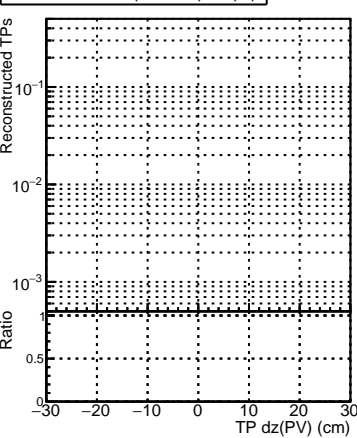

N of simulated tracks vs dxy(PV)**N of associated tracks (simToReco) vs dxy(PV)****N of sim****N of associated tracks (simToReco) vs dxy(PV)****N of simulated tracks vs dz(PV)****N of associated tracks (simToReco) vs dz(PV)****N of simulated tracks vs dz(PV)****N of associated tracks (simToReco) vs dz(PV)**

■ SoftQCD_default
■ SoftQCD_ckfPixelLessStep