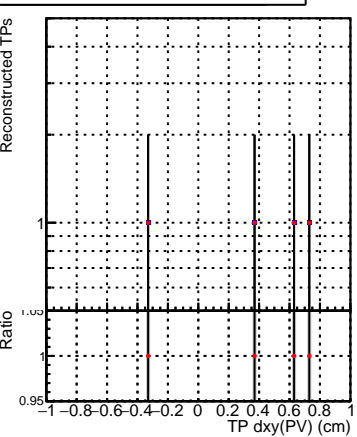

N of simulated tracks vs dxy(PV)**N of associated tracks (simToReco) vs dxy(PV)****N of sim****N of associated tracks (simToReco) vs dxy(PV)****N of simulated tracks vs dz(PV)****N of associated tracks (simToReco) vs dz(PV)****N of simulated tracks vs dz(PV)****N of associated tracks (simToReco) vs dz(PV)**

■ SoftQCD_default
■ SoftQCD_ckfPixelLessStep