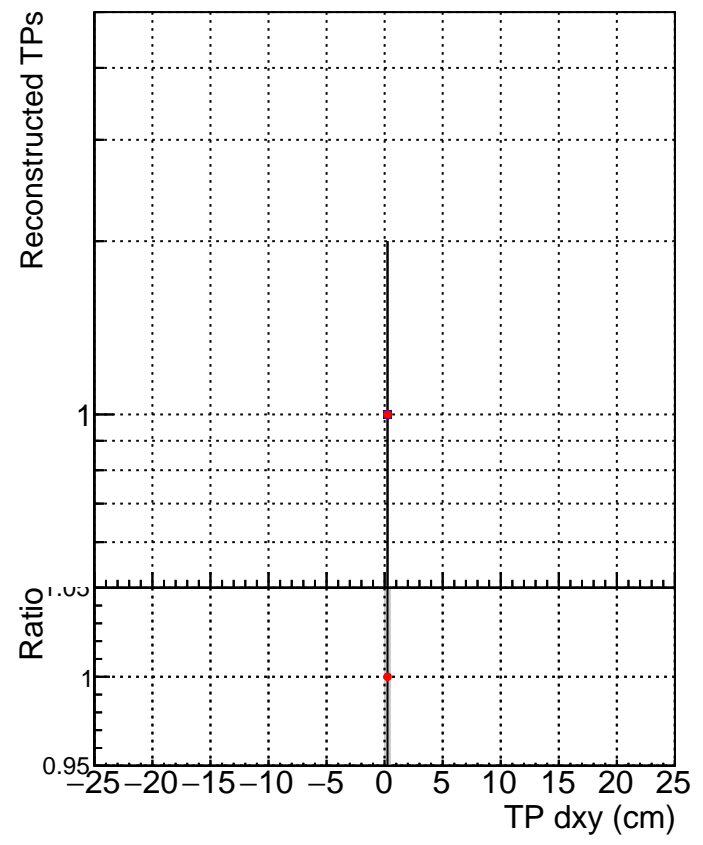

N of simulated tracks vs dxy

N of associated tracks (simToReco) vs dxy

N of simulated track

- SoftQCD_default
- SoftQCD_ckfPixelLessStep