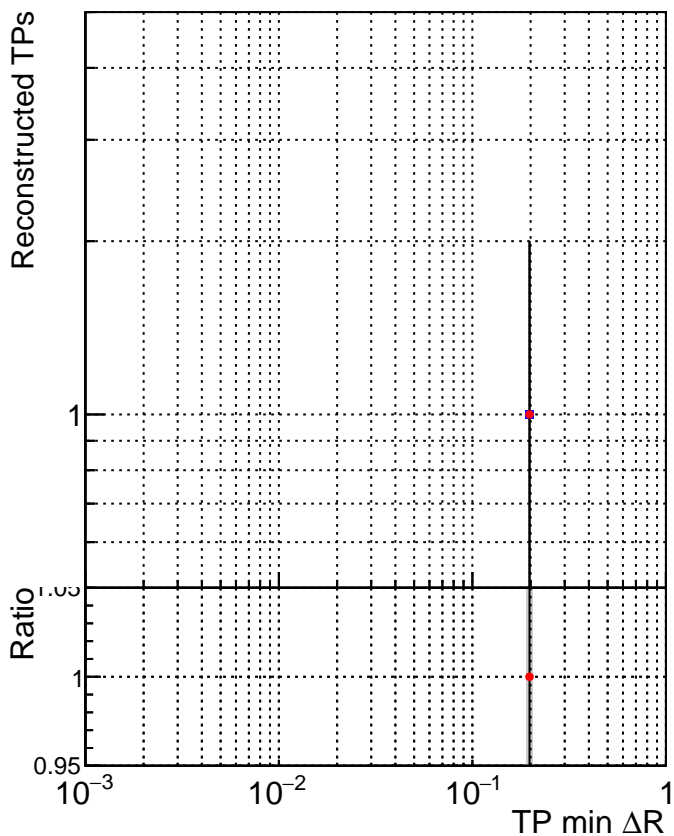

N of simulated tracks vs dR

N of associated tracks (simToReco) vs dR

N of simulated tracks

- SoftQCD_default
- SoftQCD_ckfPixelLessStep