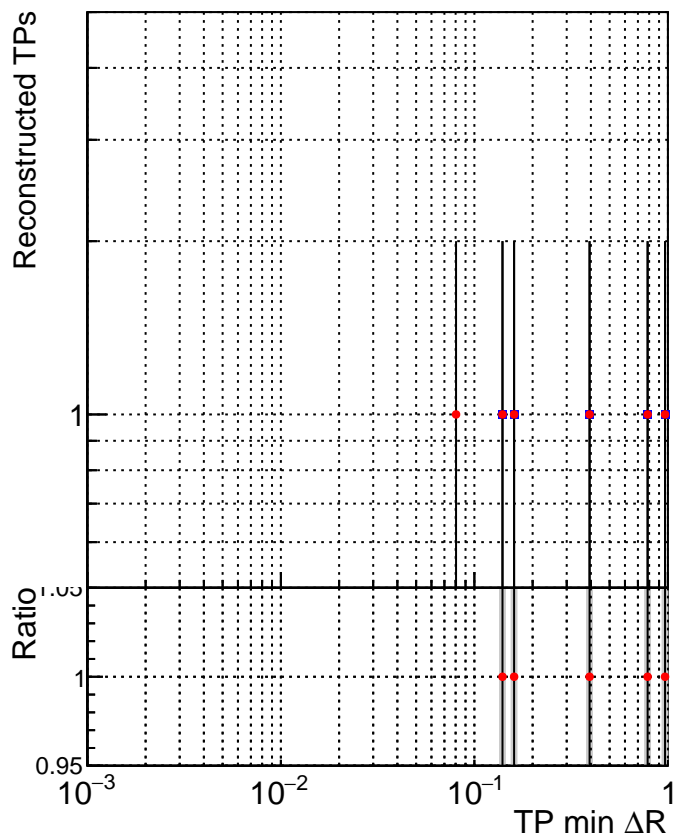

N of simulated tracks vs dR

N of associated tracks (simToReco) vs dR

N of simulated tracks

- SoftQCD_default
- SoftQCD_ckfPixelLessStep