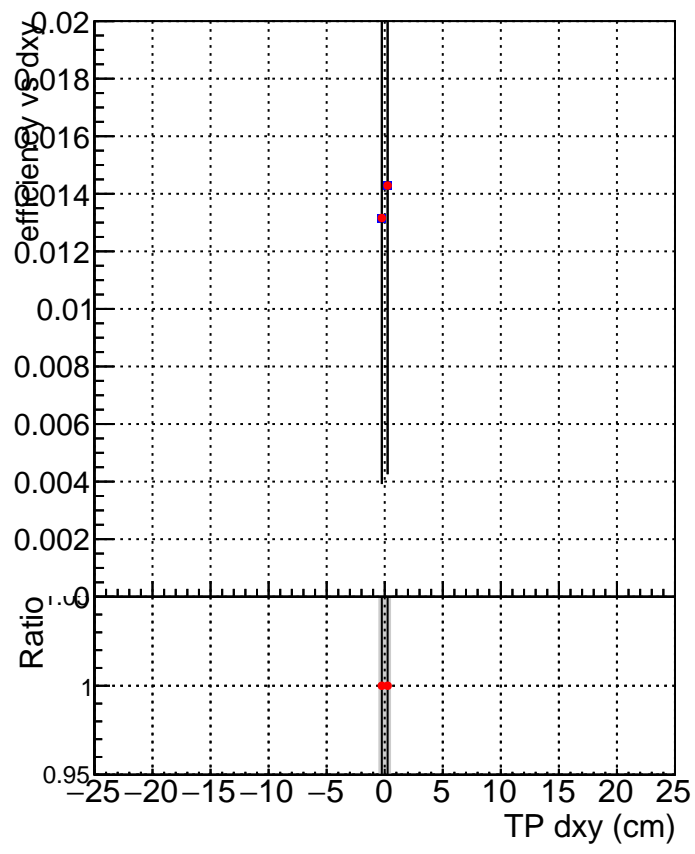

**Efficiency vs Dxy**

**Efficiency vs Dz**

Legend for Efficiency vs Dz plot:

- SoftQCD\_default (Blue square)
- SoftQCD\_ckfPixelLessStep (Red circle)