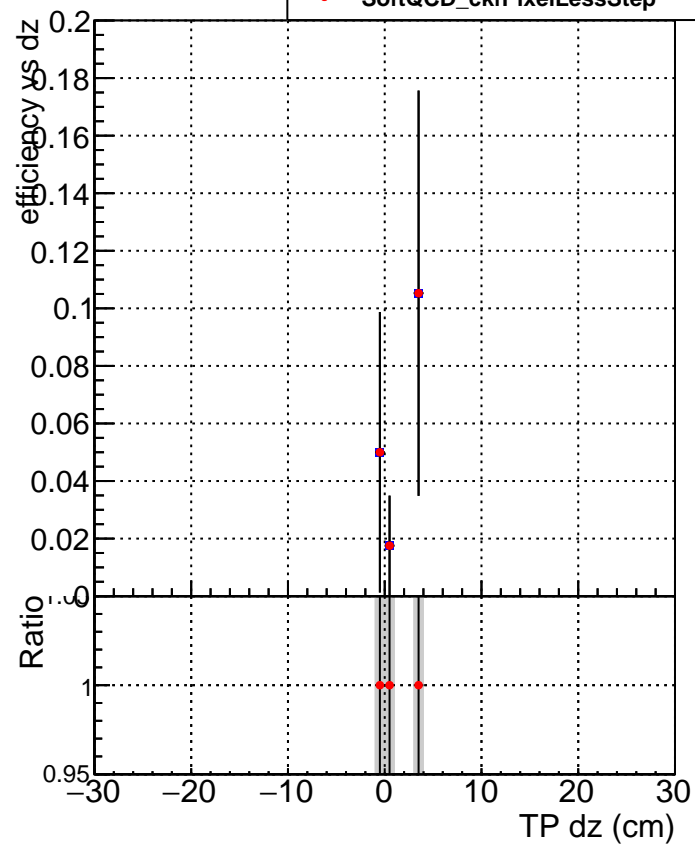

**Efficiency vs Dxy**

**Efficiency vs Dz**

Legend for Efficiency vs Dz plot:

- SoftQCD\_default (Blue square)
- SoftQCD\_ckfPixelLessStep (Red circle)