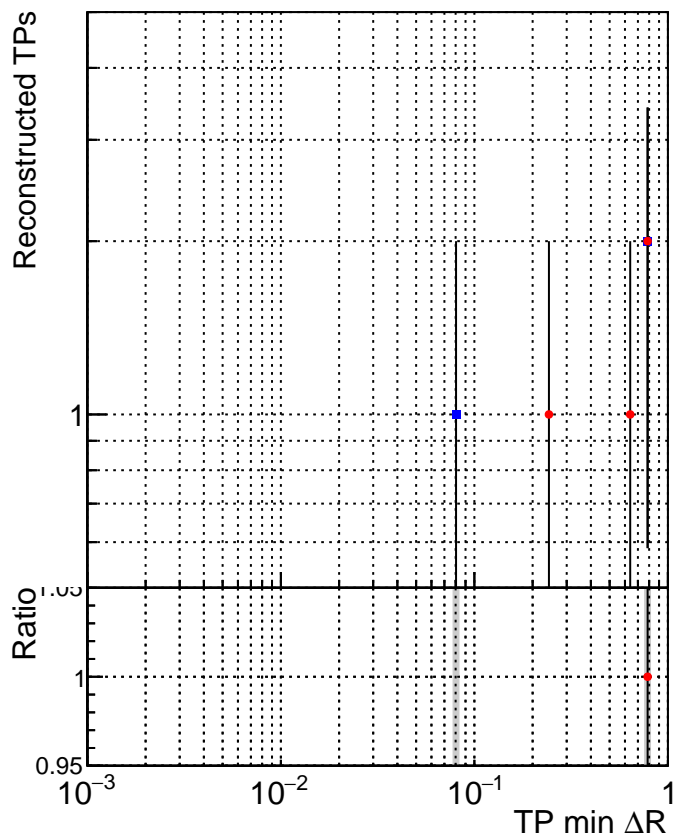

N of simulated tracks vs dR

N of associated tracks (simToReco) vs dR

N of simulated tracks

- SoftQCD_default
- SoftQCD_ckfPixelLessStep