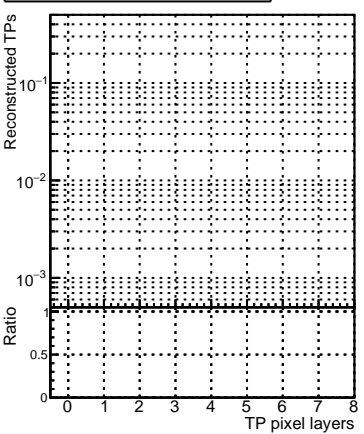

N of simulated tracks vs hit**N of associated tracks (simToReco) vs hit****N of sim****N of associated tracks (simToReco) vs hit****N of simulated tracks vs pixel layer****N of associated tracks (simToReco) vs pixel layer****N of simulated tracks vs 3D layer****N of associated tracks (simToReco) vs 3D layer**

■ SoftQCD_default
■ SoftQCD_ckfPixelLessStep