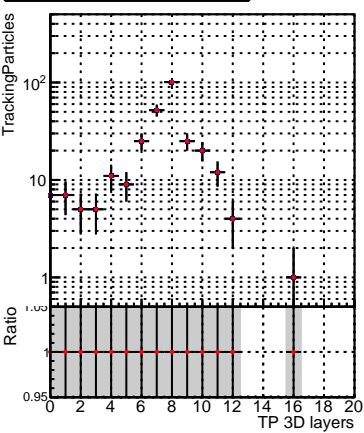

N of simulated tracks vs hit**N of associated tracks (simToReco) vs hit****N of sim****N of associated tracks (simToReco) vs hit****N of simulated tracks vs pixel layer****N of associated tracks (simToReco) vs pixel layer****N of simulated tracks vs 3D layer****N of associated tracks (simToReco) vs 3D layer**

■ SoftQCD_default
■ SoftQCD_ckfPixelLessStep