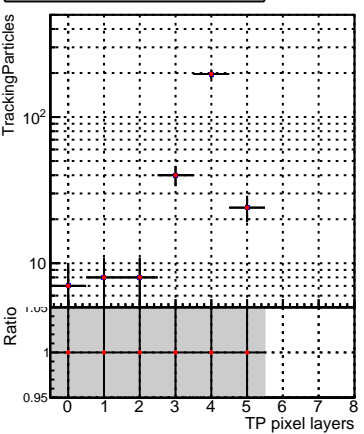

N of simulated tracks vs hit**N of associated tracks (simToReco) vs hit****N of sim****N of associated tracks (simToReco) vs hit****N of simulated tracks vs pixel layer****N of associated tracks (simToReco) vs pixel layer****N of simulated tracks vs 3D layer****N of associated tracks (simToReco) vs 3D layer**

■ SoftQCD_default
■ SoftQCD_ckfPixelLessStep