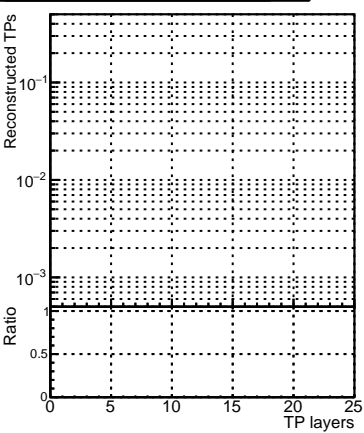

N of simulated tracks vs hit**N of associated tracks (simToReco) vs hit****N of sim****N of associated tracks (simToReco) vs hit****N of simulated tracks vs pixel layer****N of associated tracks (simToReco) vs pixel layer****N of simulated tracks vs 3D layer****N of associated tracks (simToReco) vs 3D layer**

■ SoftQCD_default
■ SoftQCD_ckfPixelLessStep