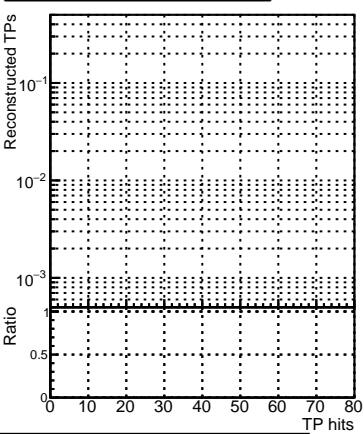

N of simulated tracks vs hit**N of associated tracks (simToReco) vs hit****N of sim****N of associated tracks (simToReco) vs hit****N of simulated tracks vs pixel layer****N of associated tracks (simToReco) vs pixel layer****N of simulated tracks vs 3D layer****N of associated tracks (simToReco) vs 3D layer**

■ SoftQCD_default
■ SoftQCD_ckfPixelLessStep