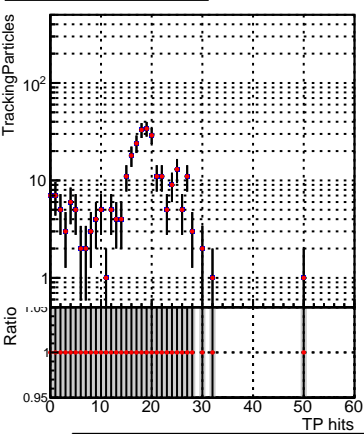

N of simulated tracks vs hit**N of associated tracks (simToReco) vs hit****N of sim****N of associated tracks (simToReco) vs hit****N of simulated tracks vs pixel layer****N of associated tracks (simToReco) vs pixel layer****N of simulated tracks vs 3D layer****N of associated tracks (simToReco) vs 3D layer**

■ SoftQCD_default
■ SoftQCD_ckfPixelLessStep