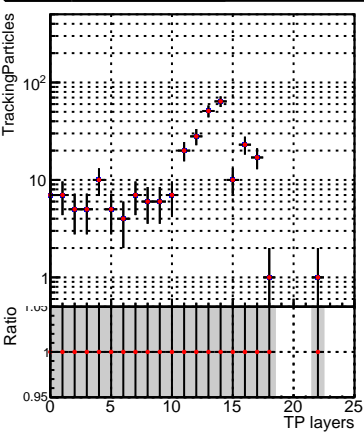

N of simulated tracks vs hit**N of associated tracks (simToReco) vs hit****N of sim****N of associated tracks (simToReco) vs hit****N of simulated tracks vs pixel layer****N of associated tracks (simToReco) vs pixel layer****N of simulated tracks vs 3D layer****N of associated tracks (simToReco) vs 3D layer**

■ SoftQCD_default
■ SoftQCD_ckfPixelLessStep