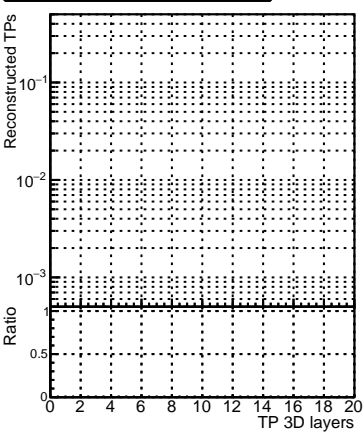

N of simulated tracks vs hit**N of associated tracks (simToReco) vs hit****N of sim****N of associated tracks (simToReco) vs hit****N of simulated tracks vs pixel layer****N of associated tracks (simToReco) vs pixel layer****N of simulated tracks vs 3D layer****N of associated tracks (simToReco) vs 3D layer**

■ SoftQCD_default
■ SoftQCD_ckfPixelLessStep