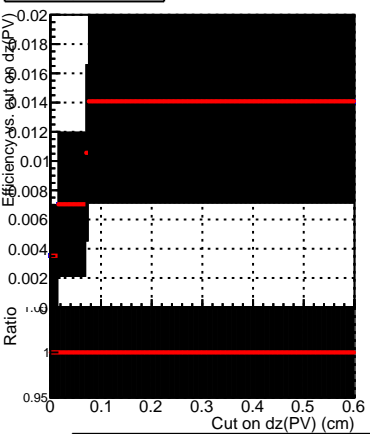

Efficiency vs. dz (PV)

Efficiency (tracking eff factorized out) vs. dz (PV)

SoftQCD_default (black line with squares)
SoftQCD_ckfPixelLessStep (red line with circles)