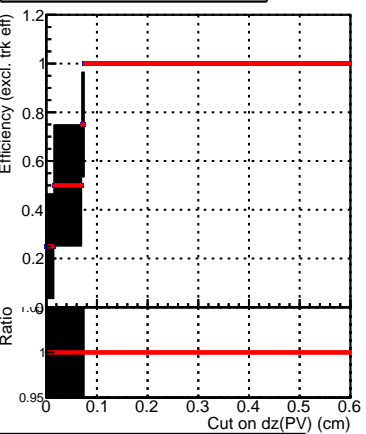

Efficiency vs. dz (PV)

Efficiency (tracking eff factorized out) vs. dz (PV)

SoftQCD_default (black line with squares)
SoftQCD_ckfPixelLessStep (red line with circles)