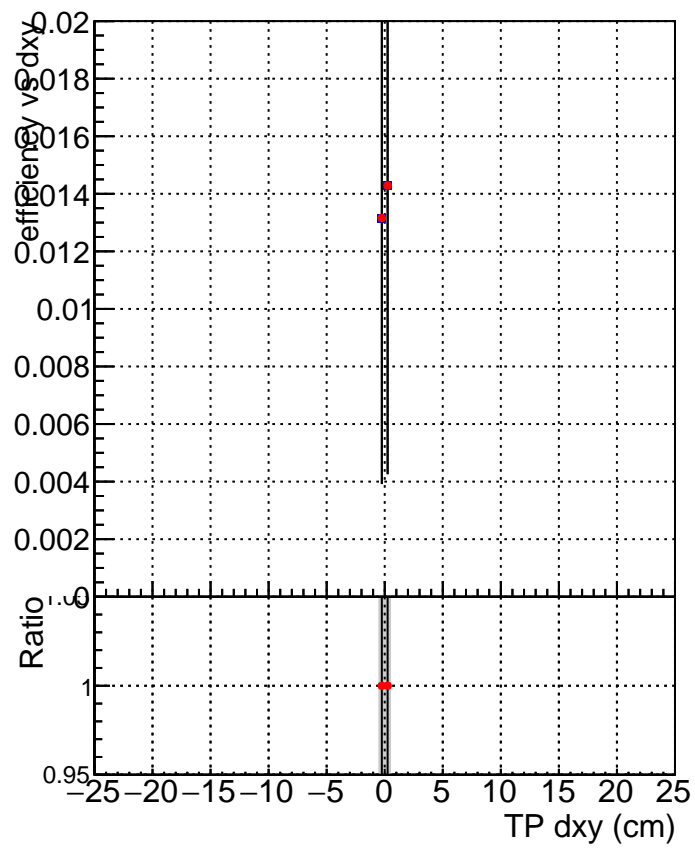

Efficiency vs Dxy

Efficiency vs Dz

Legend for the Efficiency vs Dz plot:

- SoftQCD_default (grey square)
- SoftQCD_ckfPixelLessStep (red circle)