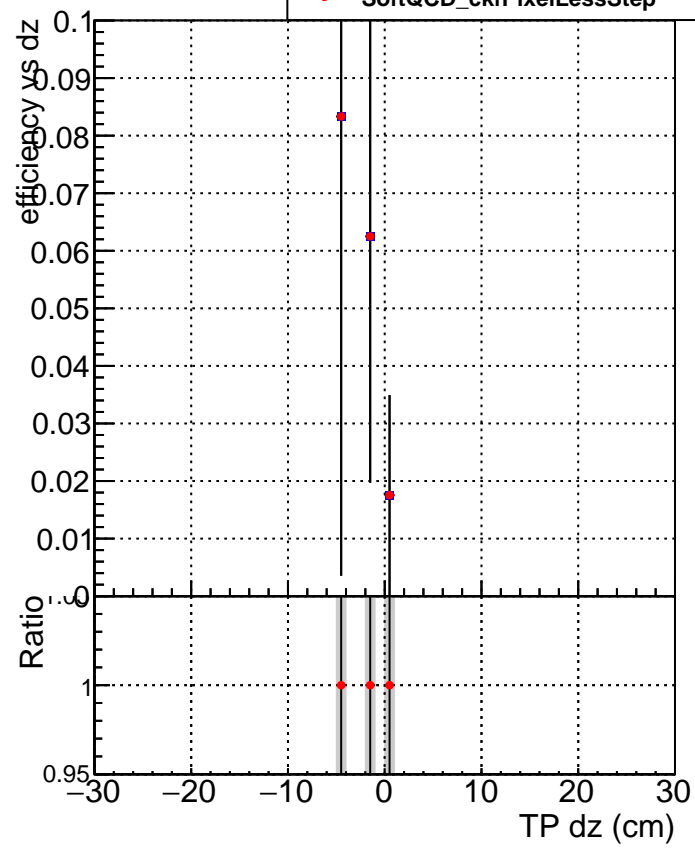

Efficiency vs Dxy

Efficiency vs Dz

Legend for the Efficiency vs Dz plot:

- SoftQCD_default (grey square)
- SoftQCD_ckfPixelLessStep (red circle)