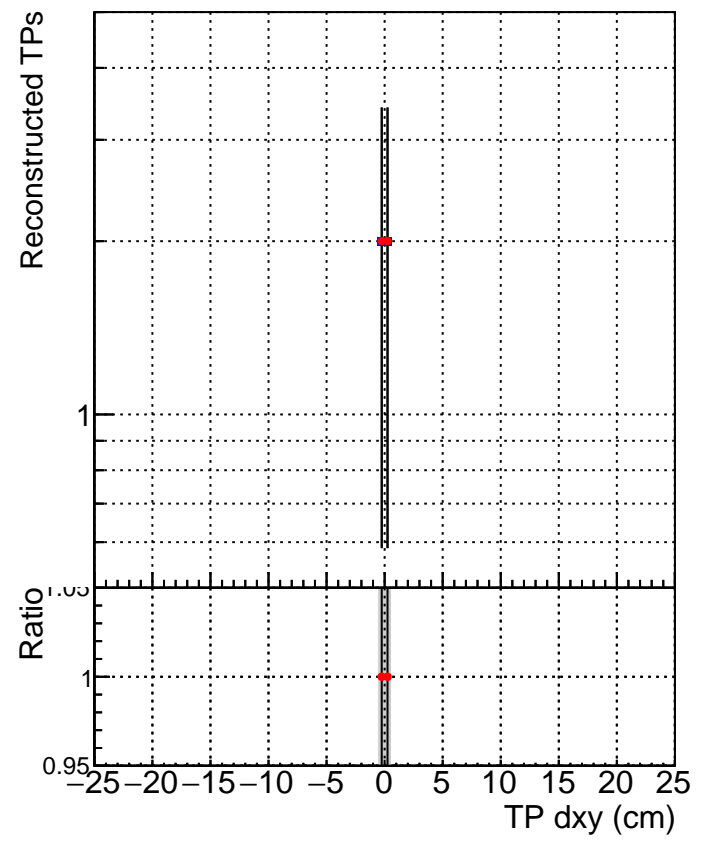

N of simulated tracks vs dxy

N of associated tracks (simToReco) vs dxy

N of simulated track

- SoftQCD_default
- SoftQCD_ckfPixelLessStep