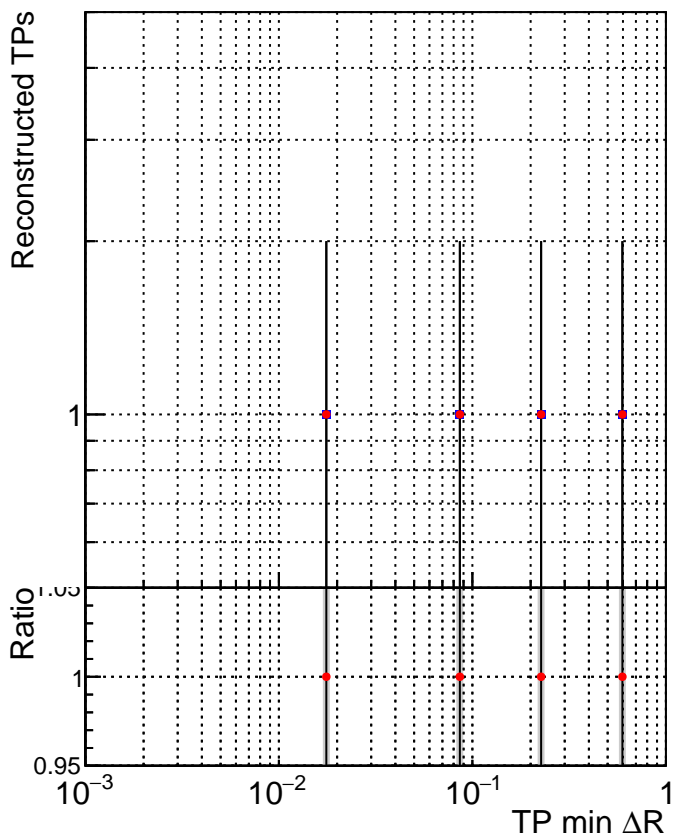

N of simulated tracks vs dR

N of associated tracks (simToReco) vs dR

N of simulated tracks

- SoftQCD_default
- SoftQCD_ckfPixelLessStep