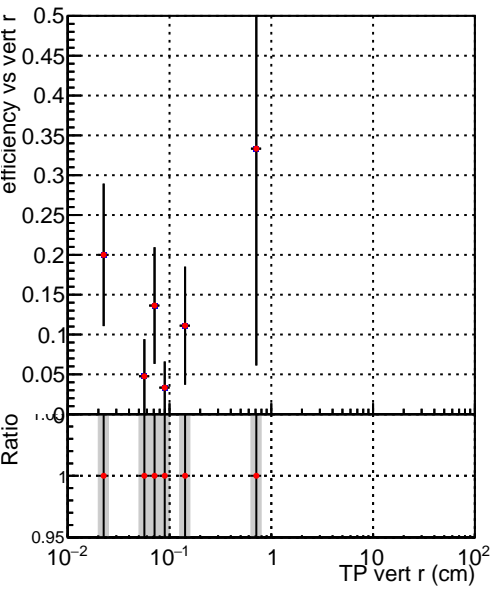

Efficiency vs vertpos

Efficiency vs TP vert z (cm)

- SoftQCD_default
- SoftQCD_ckfPixelLessStep

Efficiency vs. sim PV z