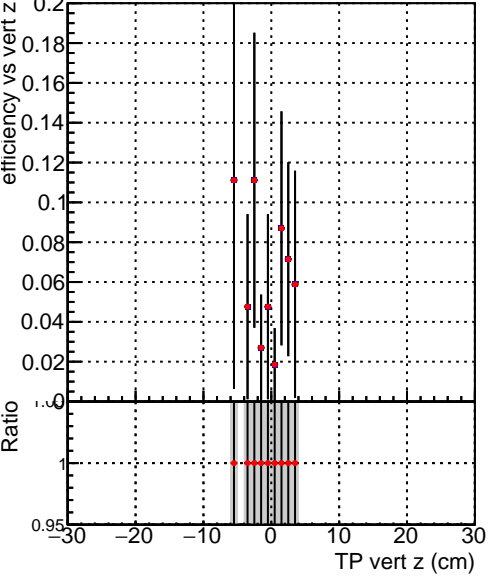

Efficiency vs vertpos

Efficiency vs TP vert z (cm)

- SoftQCD_default
- SoftQCD_ckfPixelLessStep

Efficiency vs. sim PV z