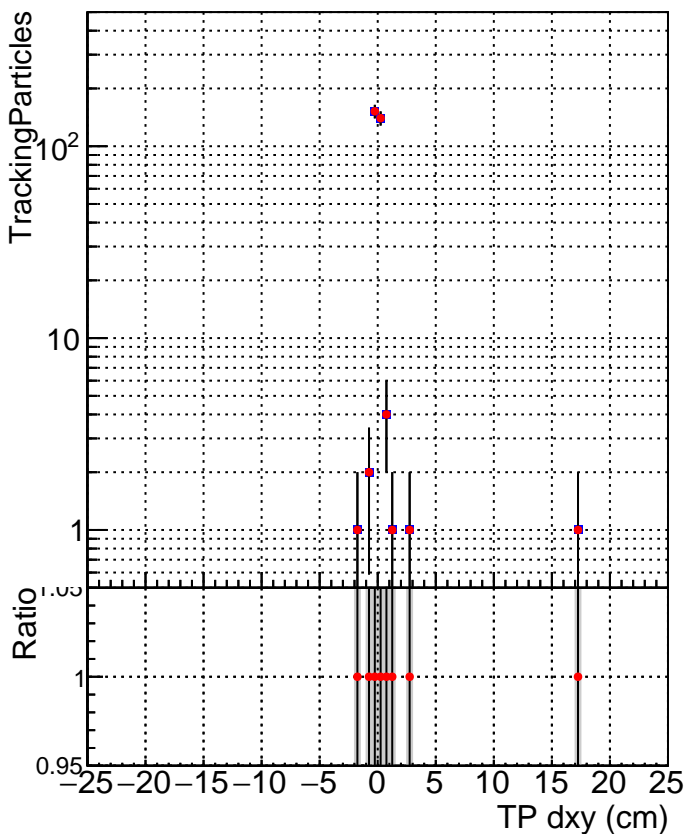

N of simulated tracks vs dxy**N of associated tracks (simToReco) vs dxy****N of simulated track**

■ SoftQCD_default
● SoftQCD_ckfPixelLessStep