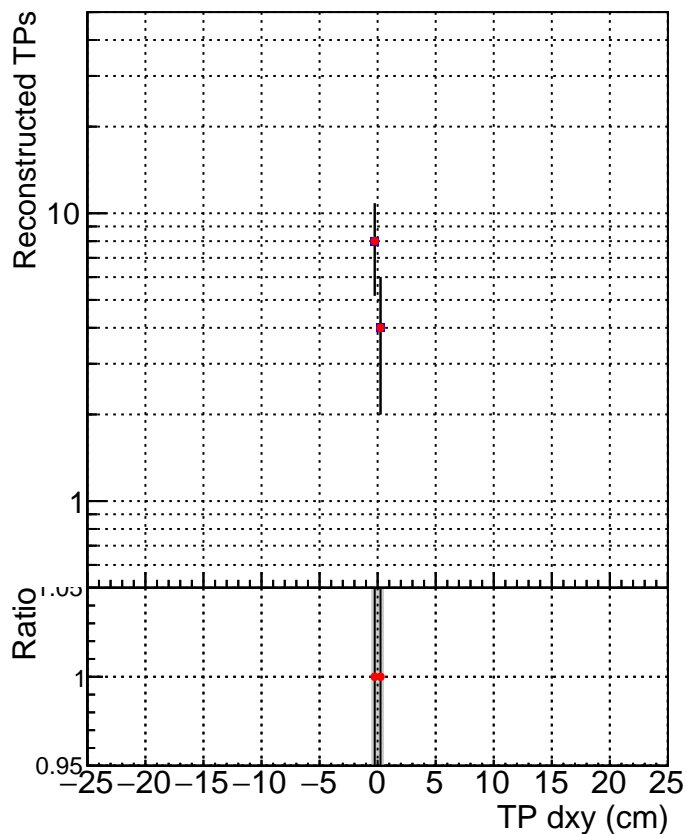

N of simulated tracks vs dxy**N of associated tracks (simToReco) vs dxy****N of simulated track**

■ SoftQCD_default
● SoftQCD_ckfPixelLessStep