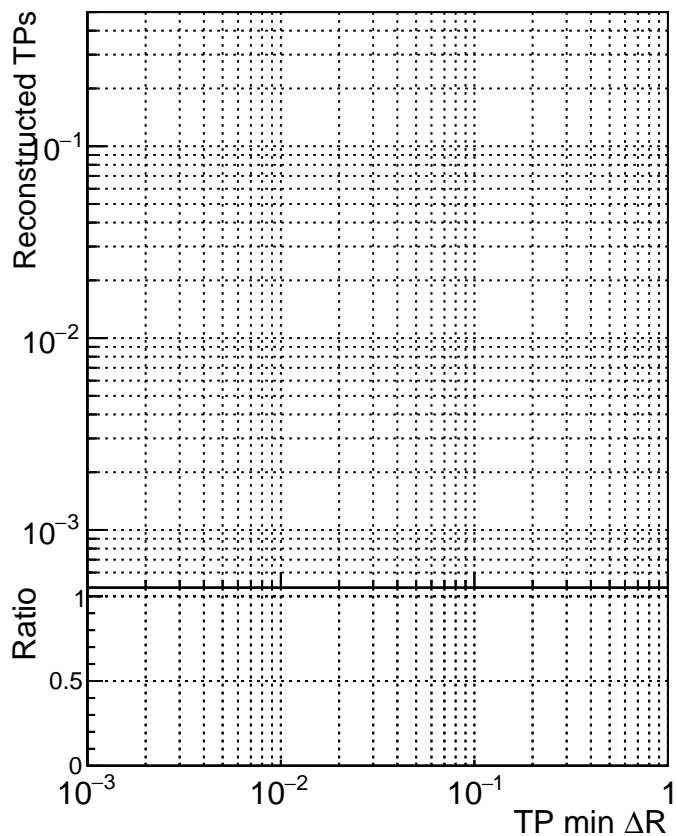

N of simulated tracks vs dR

N of associated tracks (simToReco) vs dR

N of simulated tracks

- SoftQCD\_default
- SoftQCD\_ckfPixelLessStep