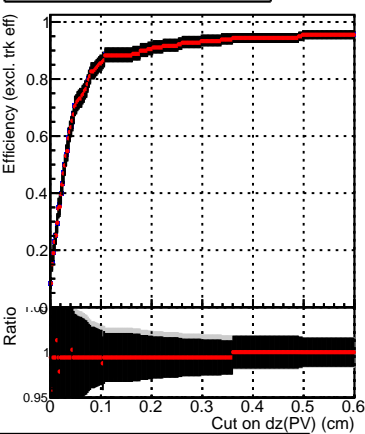

Efficiency vs. dz (PV)

Efficiency (tracking eff factorized out) vs. dz (PV)

Legend:
- SoftQCD_default (black line with square markers)
- SoftQCD_ckfPixelLessStep (red line with circular markers)