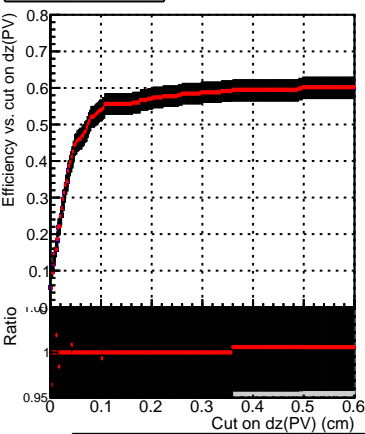

Efficiency vs. dz (PV)

Efficiency (tracking eff factorized out) vs. dz (PV)

Legend:
- SoftQCD_default (black line with square markers)
- SoftQCD_ckfPixelLessStep (red line with circular markers)