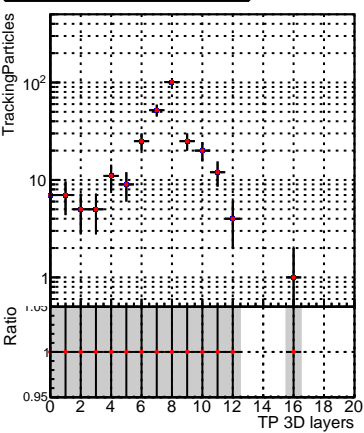

**N of simulated tracks vs hit****N of associated tracks (simToReco) vs hit****N of sim****N of associated tracks (simToReco) vs pixel layer****N of simulated tracks vs pixel layer****N of associated tracks (simToReco) vs pixel layer****N of simulated tracks vs 3D layer****N of associated tracks (simToReco) vs 3D layer**

—● SoftQCD\_default  
—● SoftQCD\_ckfPixelLessStep