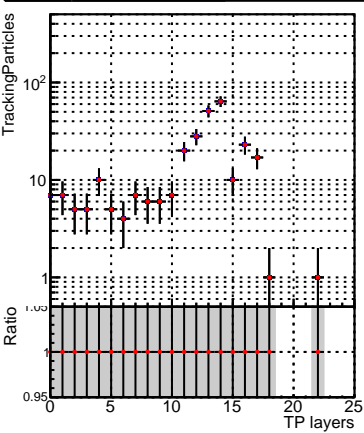

**N of simulated tracks vs hit****N of associated tracks (simToReco) vs hit****N of sim****N of associated tracks (simToReco) vs pixel layer****N of simulated tracks vs pixel layer****N of associated tracks (simToReco) vs pixel layer****N of simulated tracks vs 3D layer****N of associated tracks (simToReco) vs 3D layer**

—● SoftQCD\_default  
—● SoftQCD\_ckfPixelLessStep