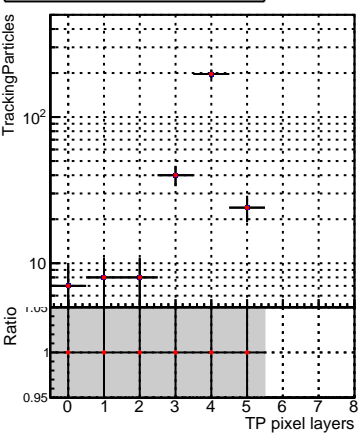

**N of simulated tracks vs hit****N of associated tracks (simToReco) vs hit****N of sim****N of associated tracks (simToReco) vs pixel layer****N of simulated tracks vs pixel layer****N of associated tracks (simToReco) vs pixel layer****N of simulated tracks vs 3D layer****N of associated tracks (simToReco) vs 3D layer**

—● SoftQCD\_default  
—● SoftQCD\_ckfPixelLessStep