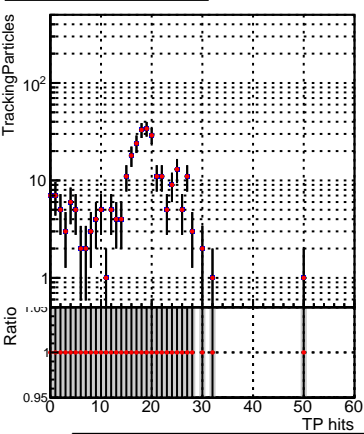

**N of simulated tracks vs hit****N of associated tracks (simToReco) vs hit****N of sim****N of associated tracks (simToReco) vs pixel layer****N of simulated tracks vs pixel layer****N of associated tracks (simToReco) vs pixel layer****N of simulated tracks vs 3D layer****N of associated tracks (simToReco) vs 3D layer**

—● SoftQCD\_default  
—● SoftQCD\_ckfPixelLessStep