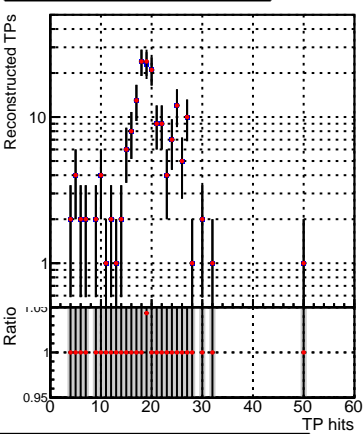

**N of simulated tracks vs hit****N of associated tracks (simToReco) vs hit****N of sim****N of associated tracks (simToReco) vs pixel layer****N of simulated tracks vs pixel layer****N of associated tracks (simToReco) vs pixel layer****N of simulated tracks vs 3D layer****N of associated tracks (simToReco) vs 3D layer**

—● SoftQCD\_default  
—● SoftQCD\_ckfPixelLessStep