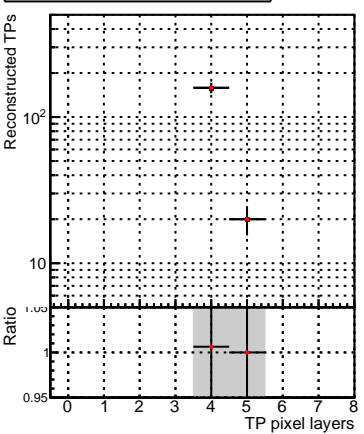

**N of simulated tracks vs hit****N of associated tracks (simToReco) vs hit****N of sim****N of associated tracks (simToReco) vs pixel layer****N of simulated tracks vs pixel layer****N of associated tracks (simToReco) vs pixel layer****N of simulated tracks vs 3D layer****N of associated tracks (simToReco) vs 3D layer**

—● SoftQCD\_default  
—● SoftQCD\_ckfPixelLessStep