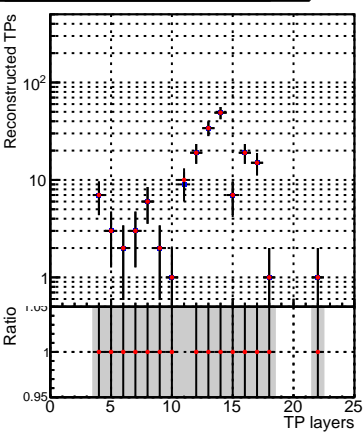

**N of simulated tracks vs hit****N of associated tracks (simToReco) vs hit****N of sim****N of associated tracks (simToReco) vs pixel layer****N of simulated tracks vs pixel layer****N of associated tracks (simToReco) vs pixel layer****N of simulated tracks vs 3D layer****N of associated tracks (simToReco) vs 3D layer**

—● SoftQCD\_default  
—● SoftQCD\_ckfPixelLessStep