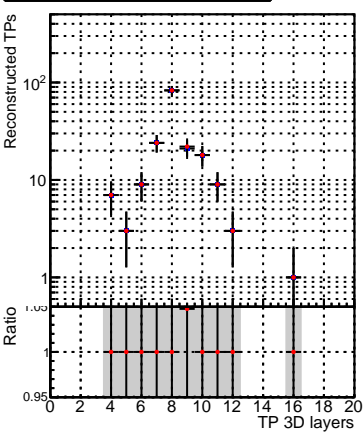

**N of simulated tracks vs hit****N of associated tracks (simToReco) vs hit****N of sim****N of associated tracks (simToReco) vs pixel layer****N of simulated tracks vs pixel layer****N of associated tracks (simToReco) vs pixel layer****N of simulated tracks vs 3D layer****N of associated tracks (simToReco) vs 3D layer**

—● SoftQCD\_default  
—● SoftQCD\_ckfPixelLessStep