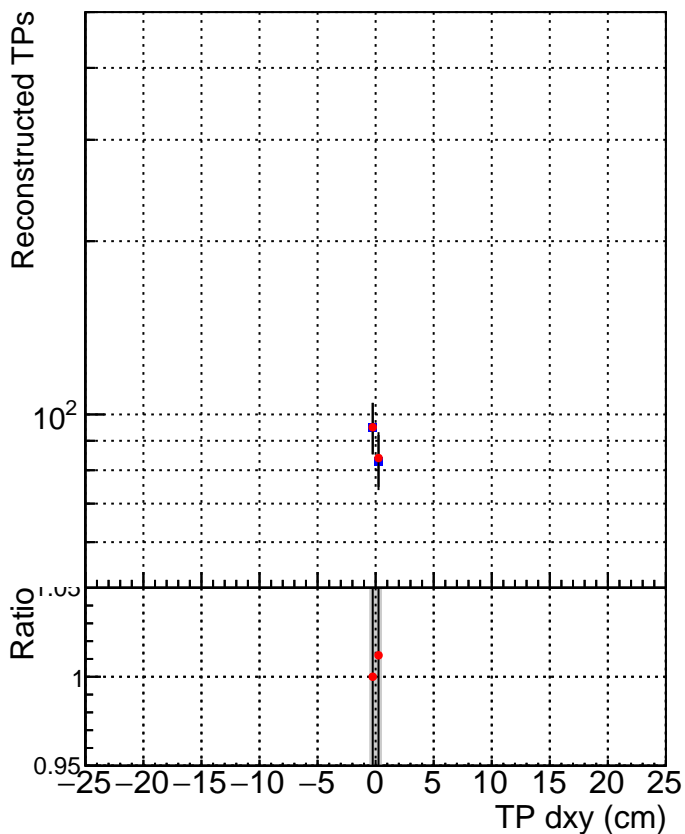

N of simulated tracks vs dxy**N of associated tracks (simToReco) vs dxy****N of simulated track**

■ SoftQCD_default
● SoftQCD_ckfPixelLessStep