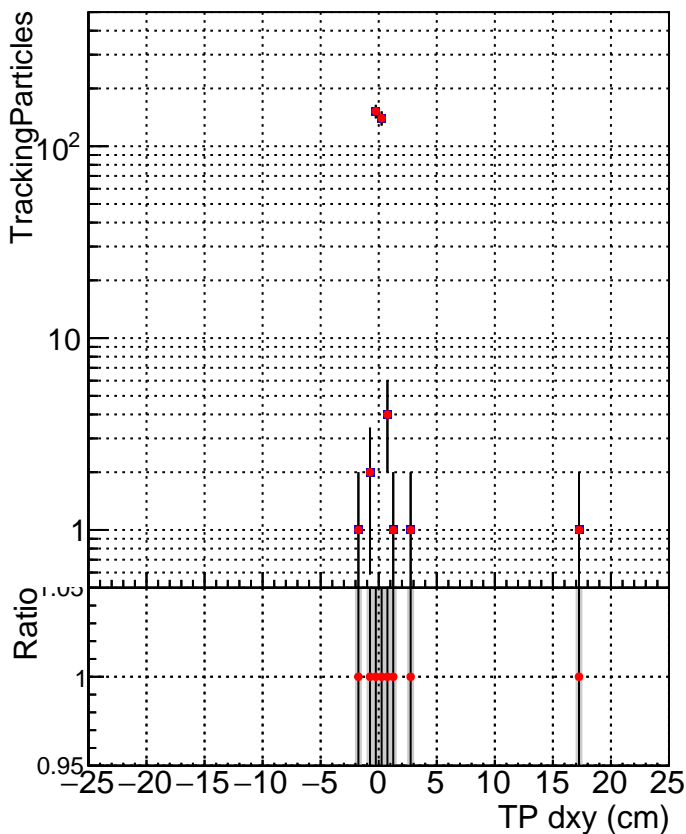

N of simulated tracks vs dxy**N of associated tracks (simToReco) vs dxy****N of simulated track**

■ SoftQCD_default
● SoftQCD_ckfPixelLessStep