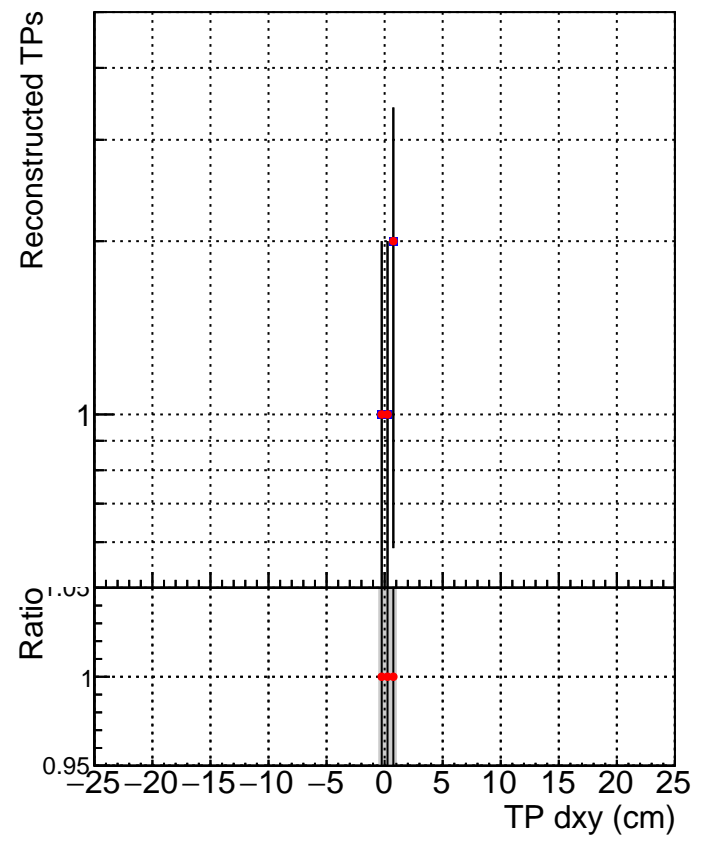

N of simulated tracks vs dxy

N of associated tracks (simToReco) vs dxy

N of simulated track

- SoftQCD_default
- SoftQCD_ckfPixelLessStep