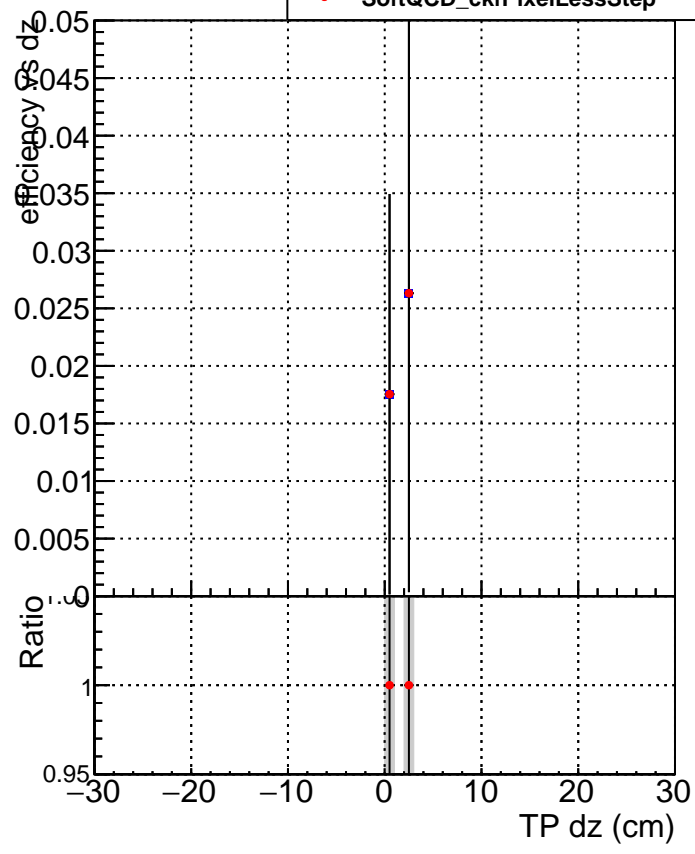

Efficiency vs Dxy

Efficiency vs Dz

Legend for both plots:

- SoftQCD_default (blue square)
- SoftQCD_ckfPixelLessStep (red circle)