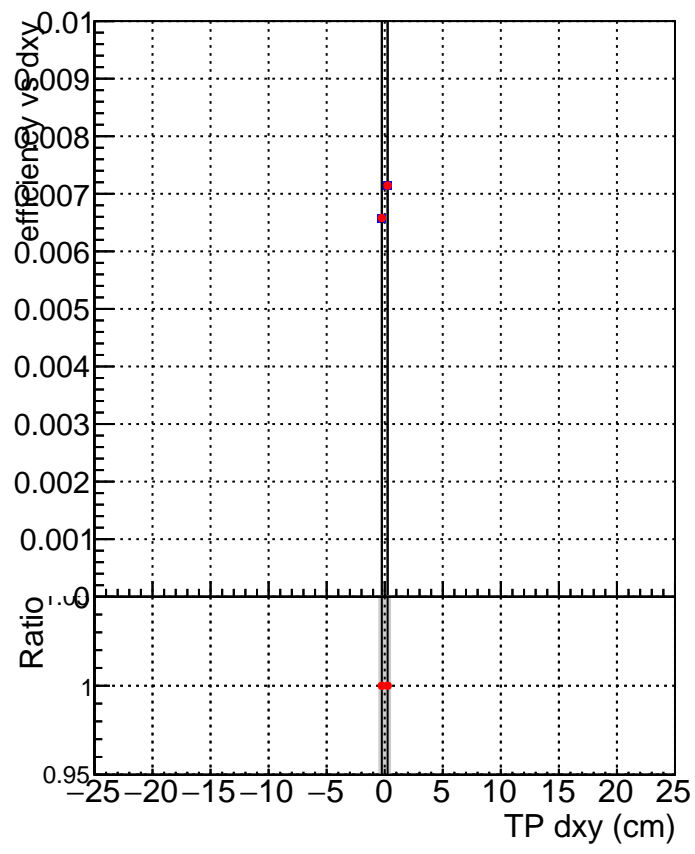

Efficiency vs Dxy

Efficiency vs Dz

Legend for both plots:

- SoftQCD_default (blue square)
- SoftQCD_ckfPixelLessStep (red circle)