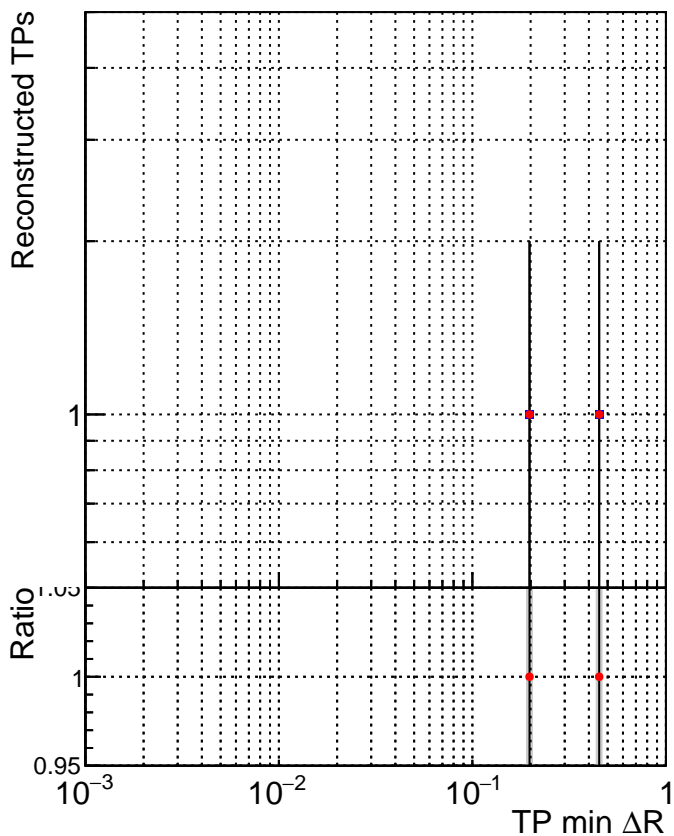

N of simulated tracks vs dR

N of associated tracks (simToReco) vs dR

N of simulated tracks

- SoftQCD_default
- SoftQCD_ckfPixelLessStep