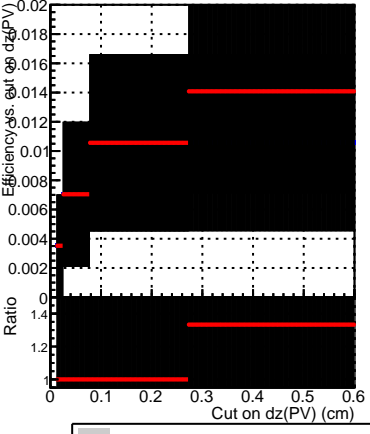

Efficiency vs. dz (PV)

Efficiency (tracking eff factorized out) vs. dz (PV)

Legend:
- SoftQCD_default (grey line with blue dots)
- SoftQCD_ckfPixelLessStep (red line with red dots)