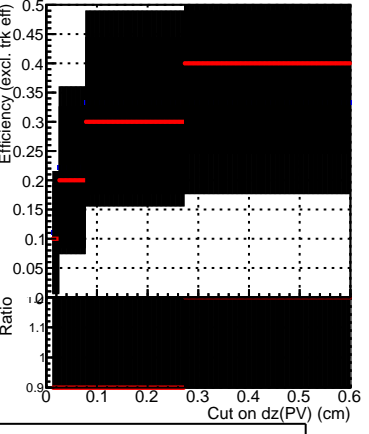

Efficiency vs. dz (PV)

Efficiency (tracking eff factorized out) vs. dz (PV)

Legend:
- SoftQCD_default (grey line with blue dots)
- SoftQCD_ckfPixelLessStep (red line with red dots)