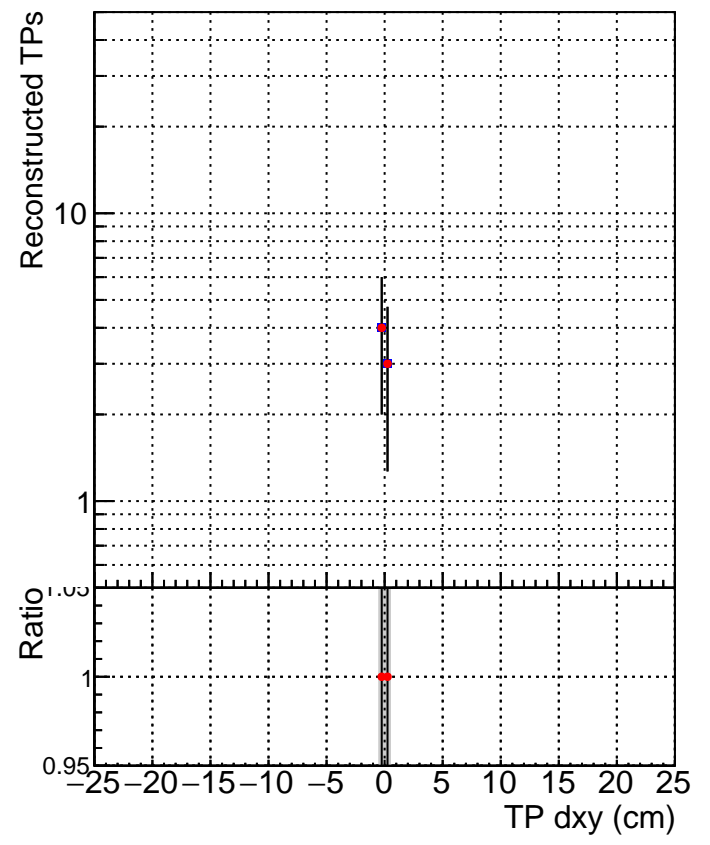

N of simulated tracks vs dxy

N of associated tracks (simToReco) vs dxy

N of simulated track

- SoftQCD_default
- SoftQCD_ckfPixelLessStep