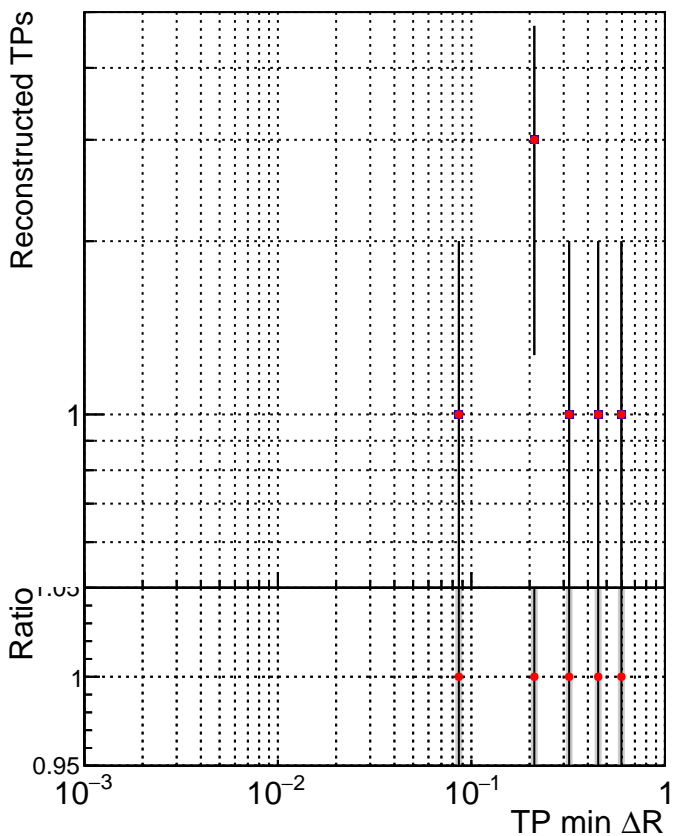

N of simulated tracks vs dR

N of associated tracks (simToReco) vs dR

N of simulated tracks

- SoftQCD_default
- SoftQCD_ckfPixelLessStep