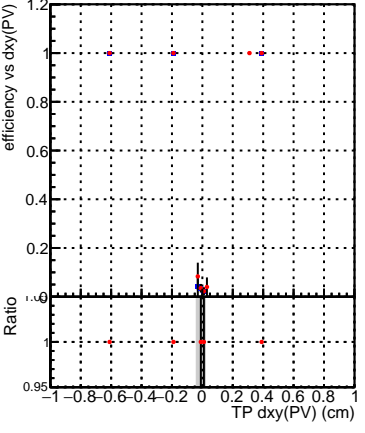

Efficiency vs Dxy(PV)

Efficiency vs Dxy(PV) - Legend: SoftQCD_default (blue square), SoftQCD_ckfPixelLessStep (red square)

Efficiency vs Dz(PV)

Efficiency vs Dz(PV)