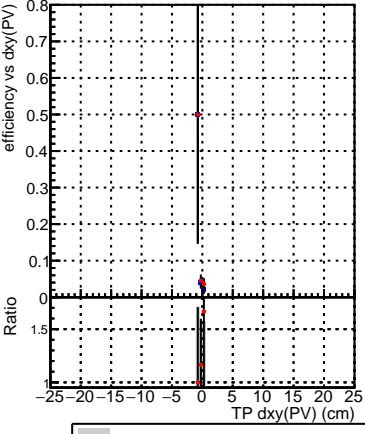

Efficiency vs Dxy(PV)

Efficiency vs Dxy(PV) - Legend: SoftQCD_default (blue square), SoftQCD_ckfPixelLessStep (red square)

Efficiency vs Dz(PV)

Efficiency vs Dz(PV)