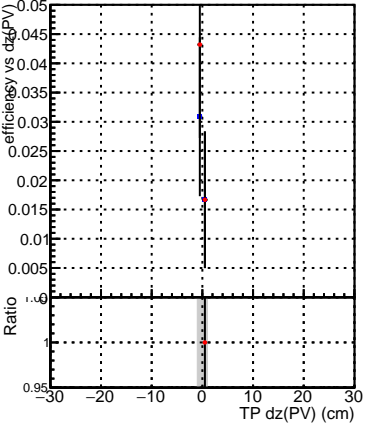

Efficiency vs Dxy(PV)

Efficiency vs Dxy(PV) - Legend: SoftQCD_default (blue square), SoftQCD_ckfPixelLessStep (red square)

Efficiency vs Dz(PV)

Efficiency vs Dz(PV)