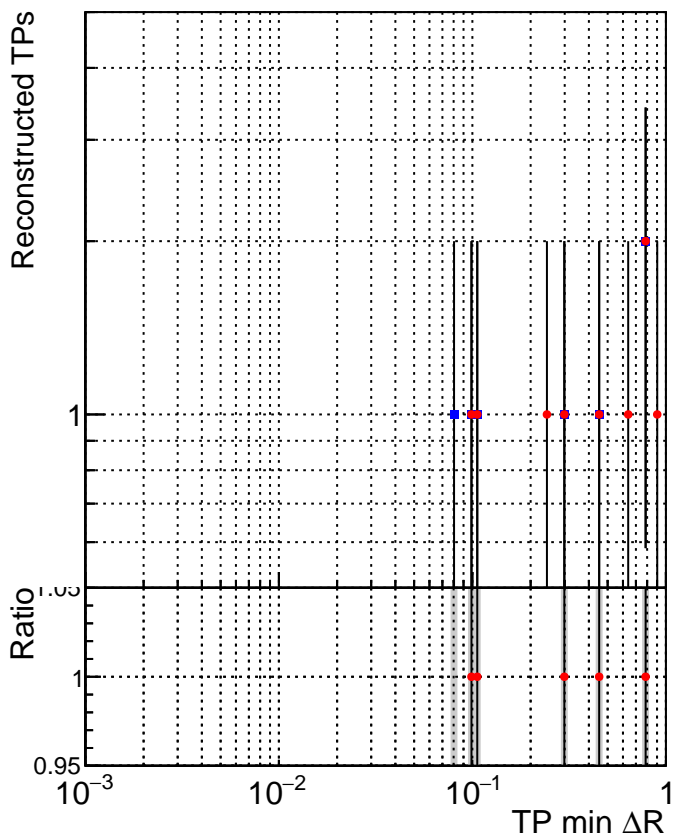

N of simulated tracks vs dR

N of associated tracks (simToReco) vs dR

N of simulated tracks

- SoftQCD_default
- SoftQCD_ckfPixelLessStep