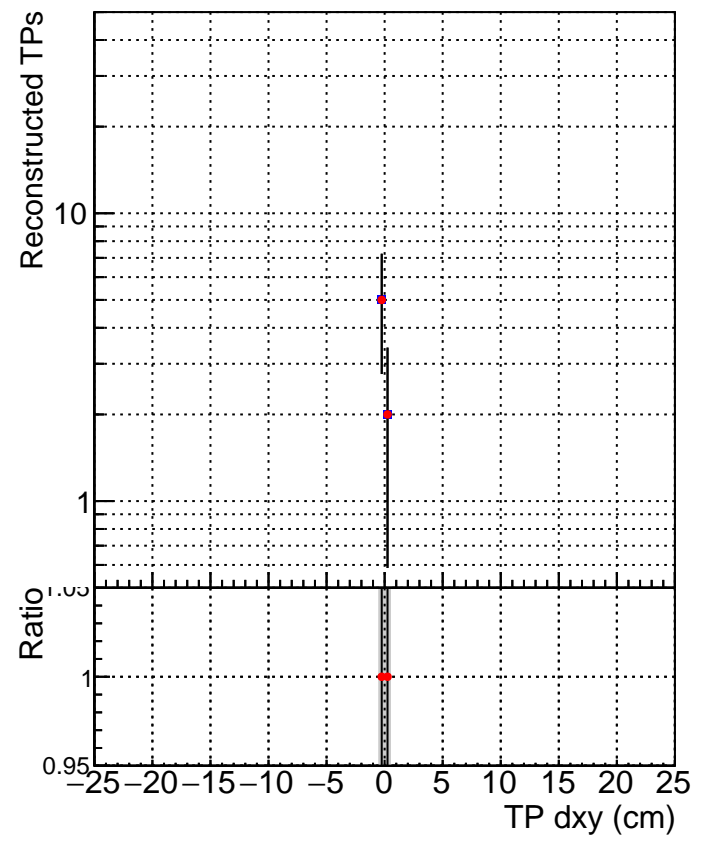

N of simulated tracks vs dxy

N of associated tracks (simToReco) vs dxy

N of simulated track

- SoftQCD_default
- SoftQCD_ckfPixelLessStep