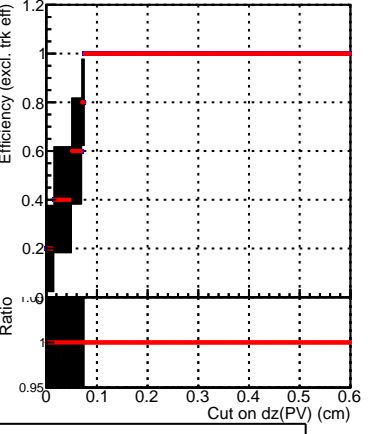

Efficiency vs. dz (PV)

Efficiency (tracking eff factorized out) vs. dz (PV)

SoftQCD_default (black line with square markers)
SoftQCD_ckfPixelLessStep (red line with circle markers)