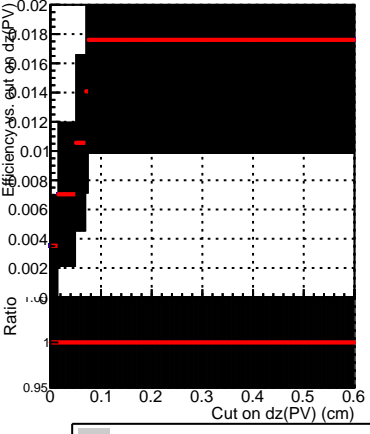

Efficiency vs. dz (PV)

Efficiency (tracking eff factorized out) vs. dz (PV)

SoftQCD_default (black line with square markers)
SoftQCD_ckfPixelLessStep (red line with circle markers)