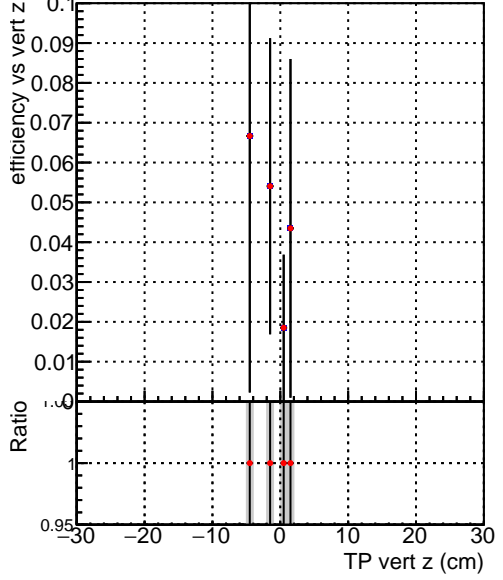

Efficiency vs vertpos

Efficiency vs vert z

Legend: **SoftQCD_default** (blue square), **SoftQCD_ckfPixelLessStep** (red circle)

Efficiency vs. sim PV z