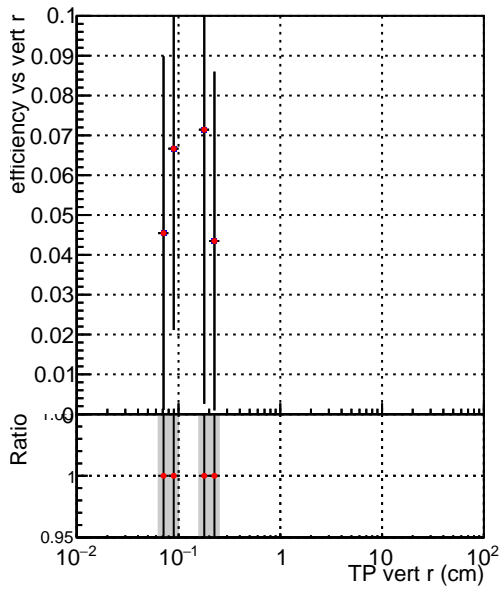

Efficiency vs vertpos

Efficiency vs vert z

Legend: **SoftQCD_default** (blue square), **SoftQCD_ckfPixelLessStep** (red circle)

Efficiency vs. sim PV z